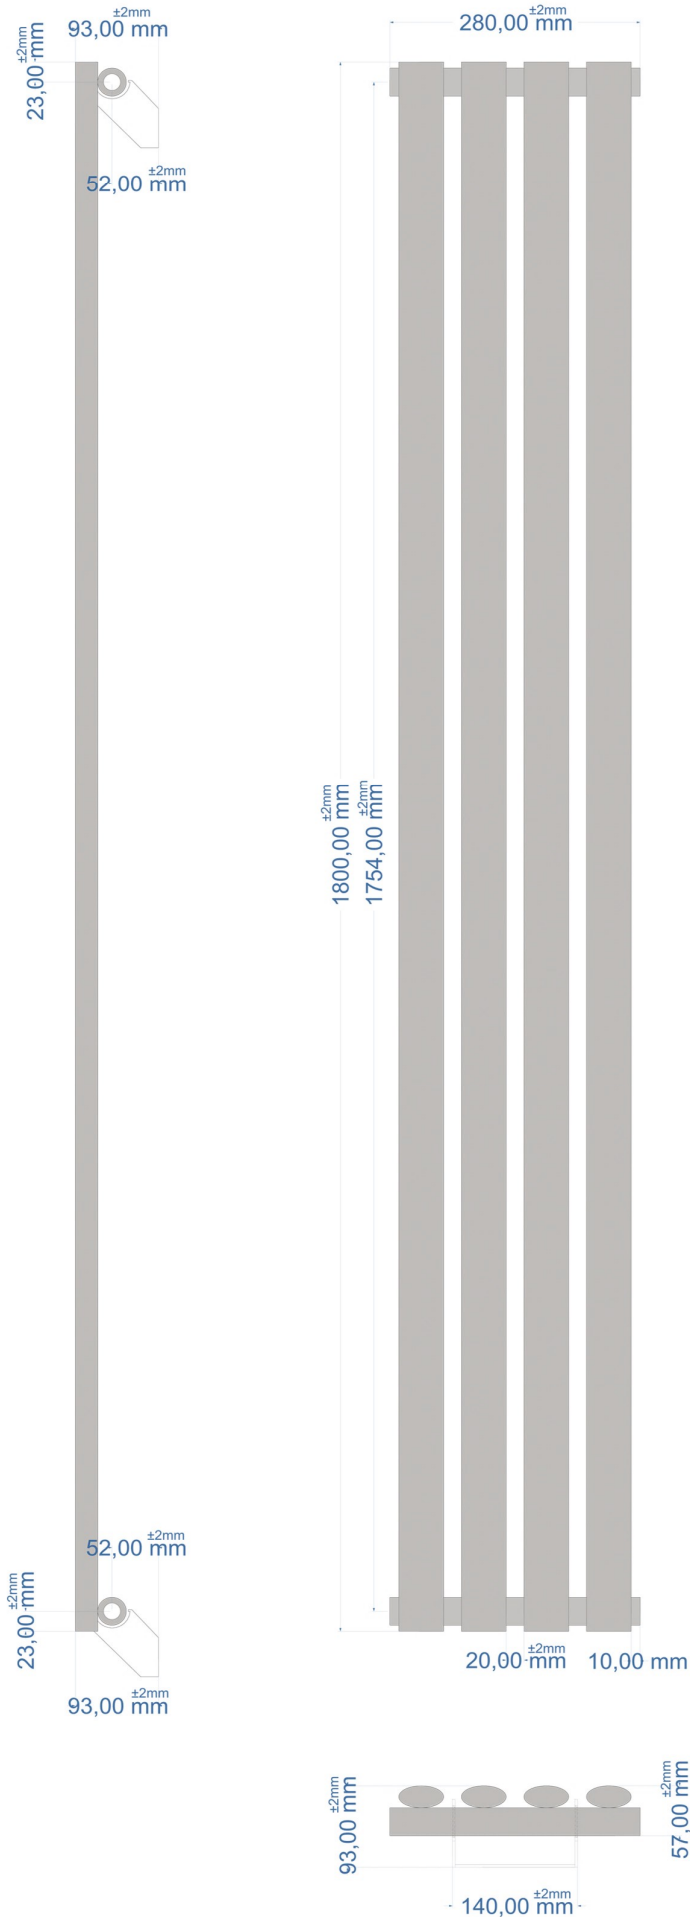

# Tunstall Vertical 1800 x 280mm.

## Technical Drawing

**Eastbrook**   
Eastbrook Road, Gloucester GL4 3DB  
Technical Helpline : 01452 317890  
Mon - Fri / 8am - 5pm  
Email : [technical@eastbrookco.com](mailto:technical@eastbrookco.com)