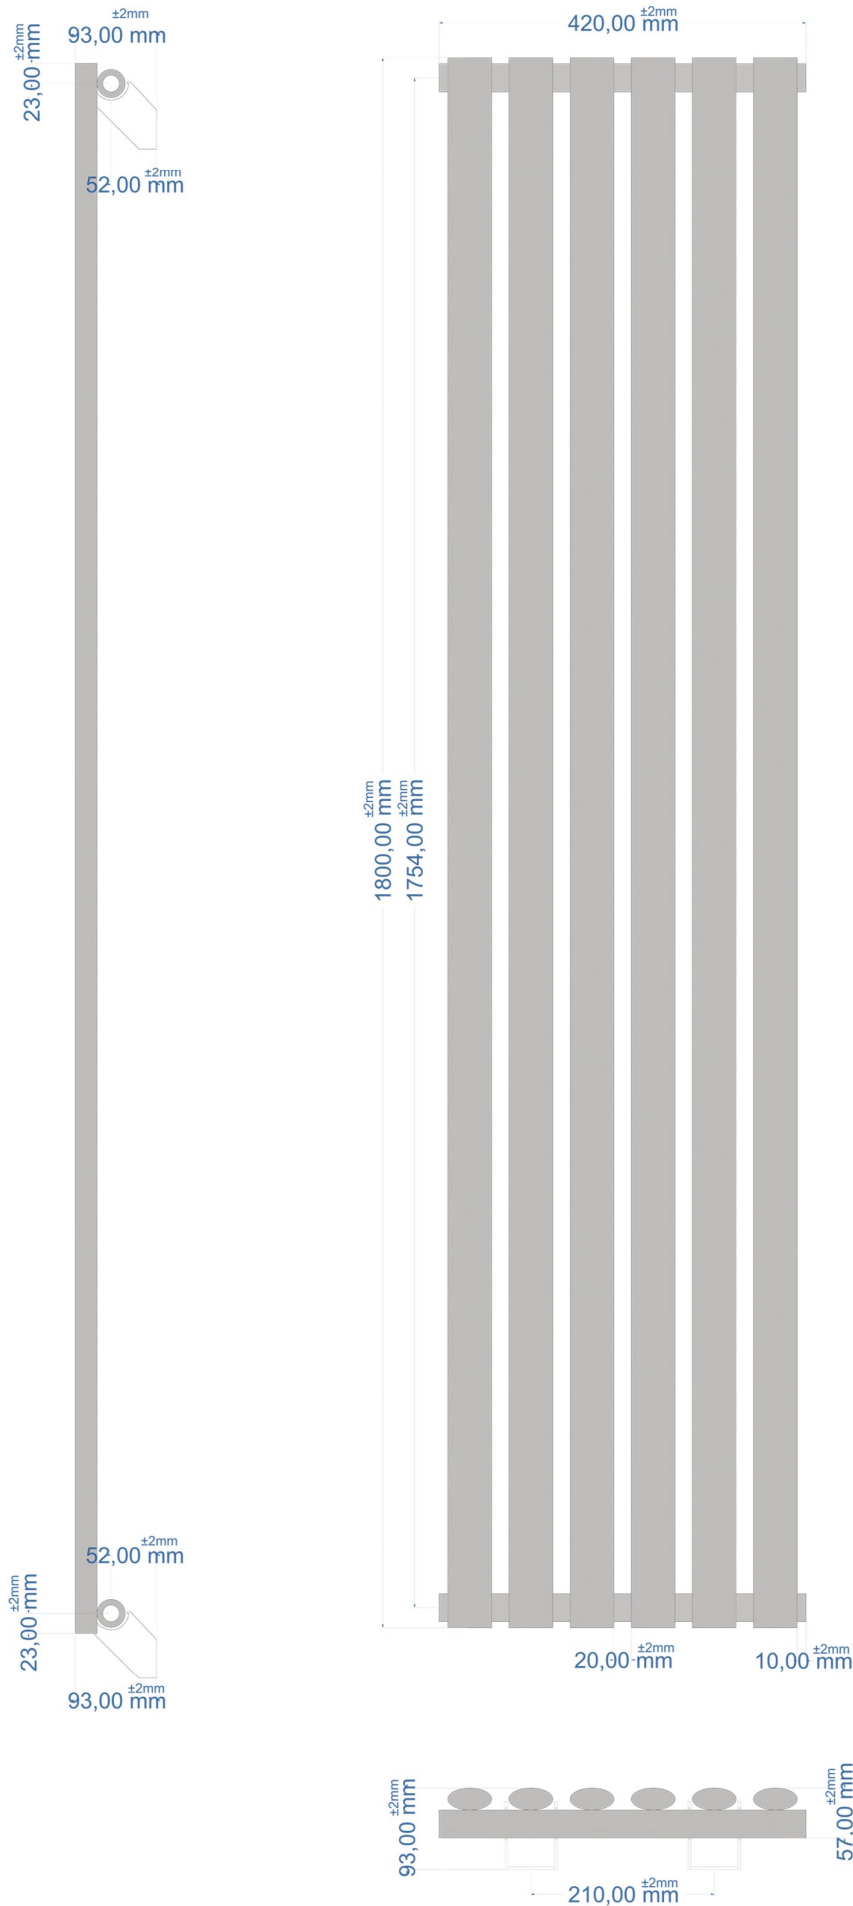

Tunstall Vertical 1800 x 420mm.

Technical Drawing

Eastbrook 
Eastbrook Road, Gloucester GL4 3DB
Technical Helpline : 01452 317890
Mon - Fri / 8am - 5pm
Email : technical@eastbrookco.com