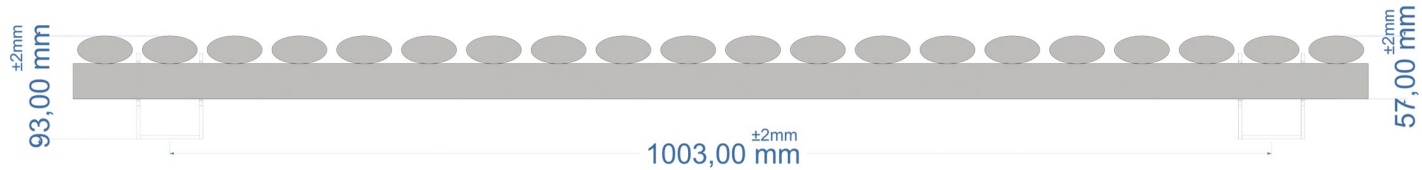

Tunstall Horizontal 600 x 1179mm.

Technical Drawing

Eastbrook
Eastbrook Road, Gloucester GL4 3DB
Technical Helpline : 01452 317890
Mon - Fri / 8am - 5pm
Email : technical@eastbrookco.com