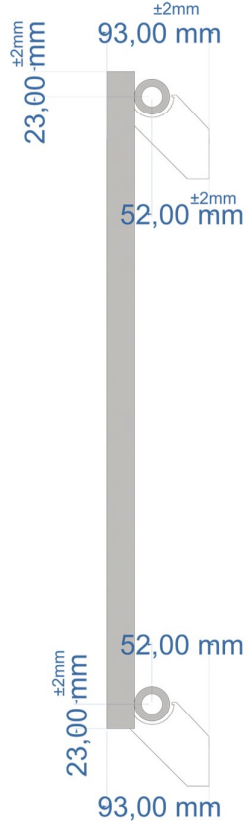

# Tunstall Horizontal 600 x 1179mm.

## Technical Drawing

**Eastbrook**   
 Eastbrook Road, Gloucester GL4 3DB  
 Technical Helpline : 01452 317890  
 Mon - Fri / 8am - 5pm  
 Email : technical@eastbrookco.com