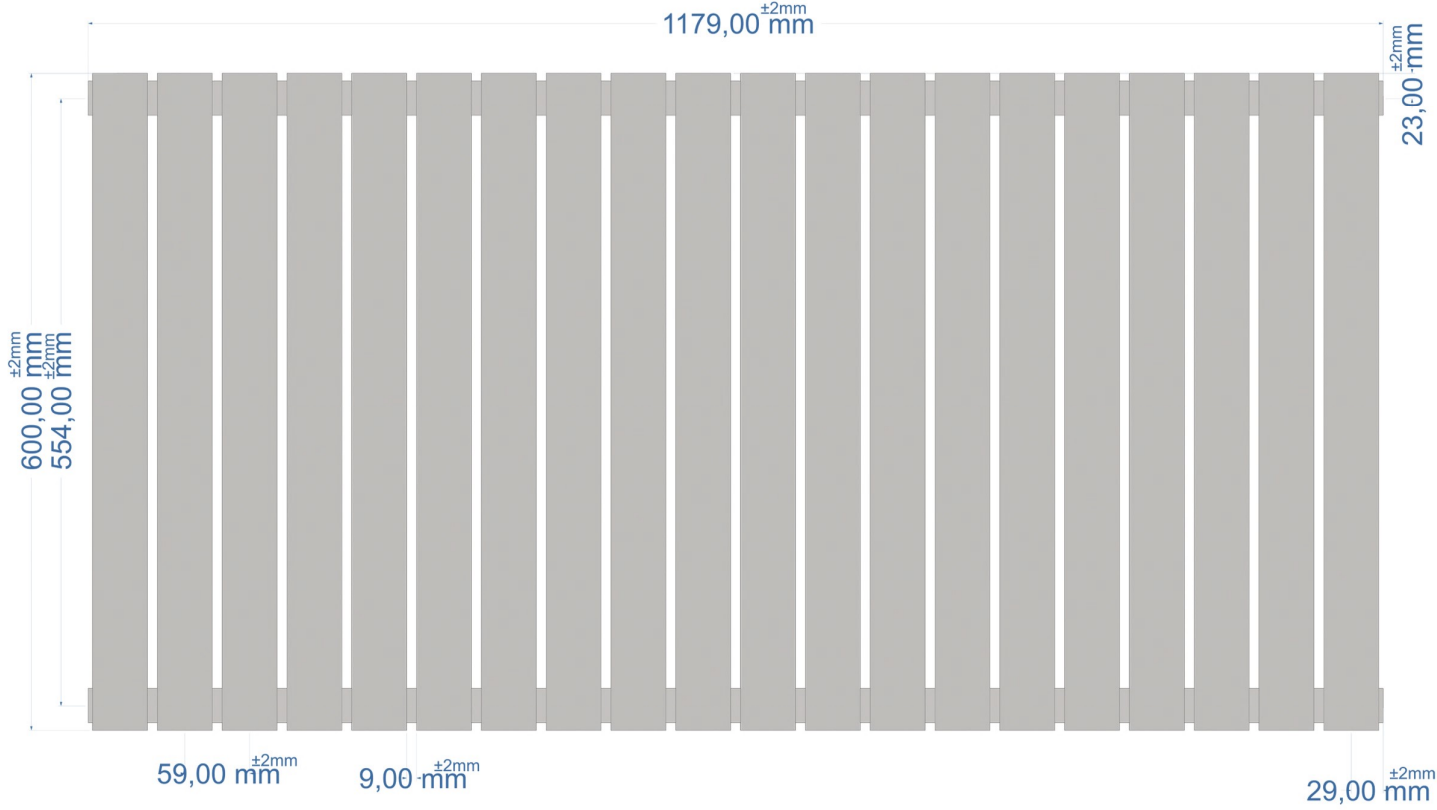

Tunstall Horizontal 600 x 1179mm.

Technical Drawing

Eastbrook
Eastbrook Road, Gloucester GL4 3DB
Technical Helpline : 01452 317890
Mon - Fri / 8am - 5pm
Email : technical@eastbrookco.com