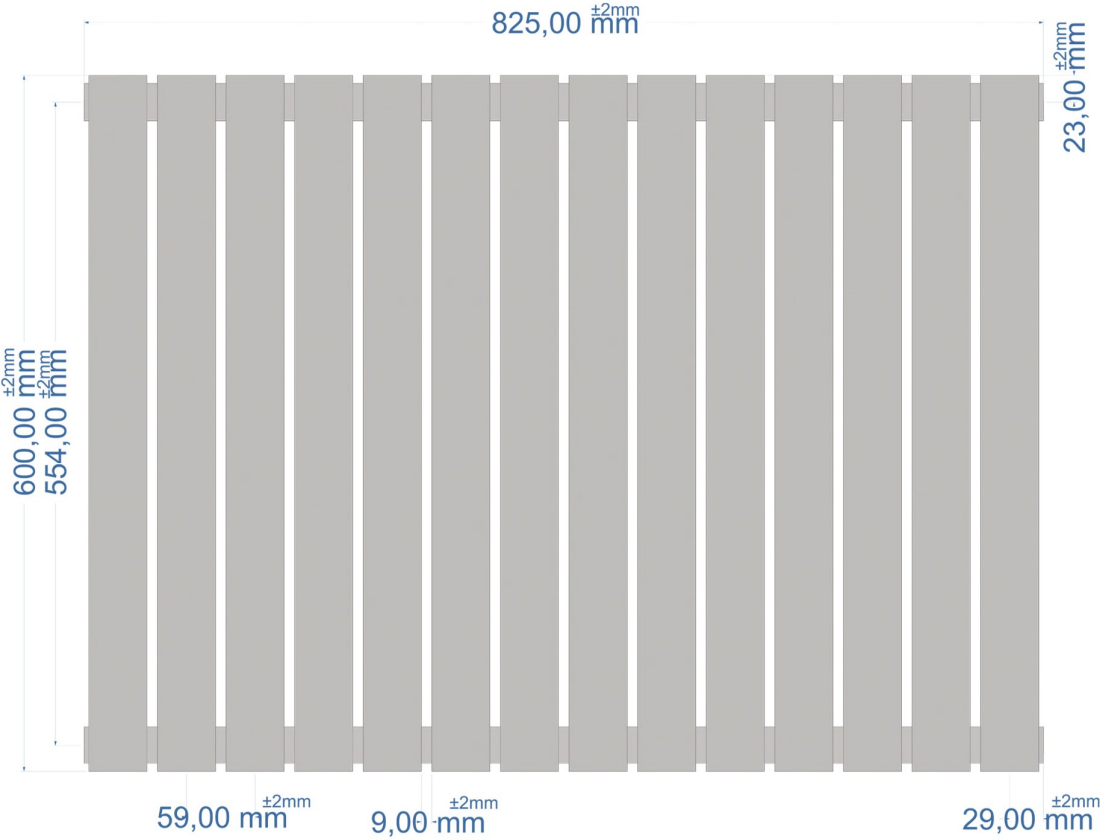

Tunstall Horizontal 600 x 825mm.

Technical Drawing

Eastbrook 
 Eastbrook Road, Gloucester GL4 3DB
 Technical Helpline : 01452 317890
 Mon - Fri / 8am - 5pm
 Email : technical@eastbrookco.com