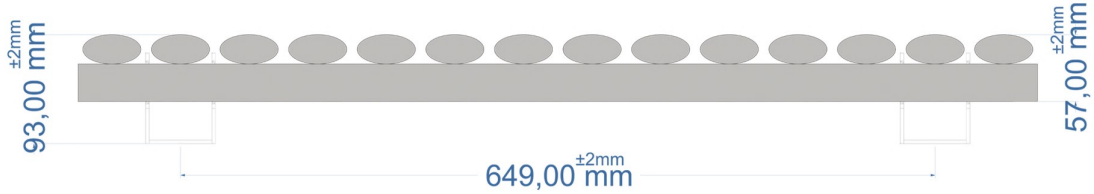

Tunstall Horizontal 600 x 825mm.

Technical Drawing

Eastbrook 
 Eastbrook Road, Gloucester GL4 3DB
 Technical Helpline : 01452 317890
 Mon - Fri / 8am - 5pm
 Email : technical@eastbrookco.com