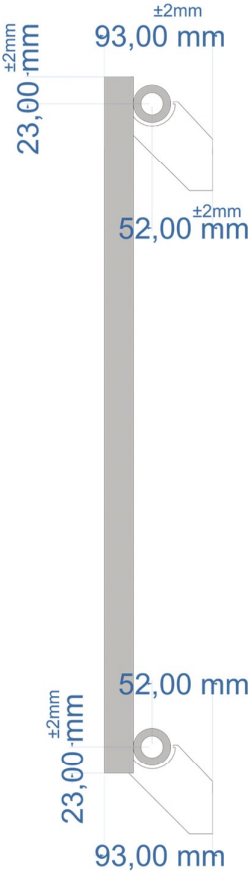

Tunstall Horizontal 600 x 825mm.

Technical Drawing

Eastbrook 
 Eastbrook Road, Gloucester GL4 3DB
 Technical Helpline : 01452 317890
 Mon - Fri / 8am - 5pm
 Email : technical@eastbrookco.com