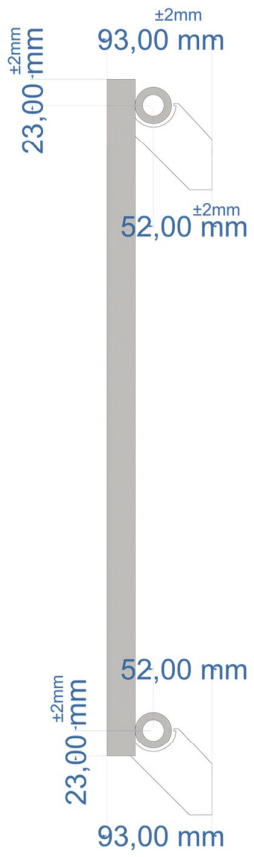

Tunstall Horizontal 600 x 1002mm.

Technical Drawing

Eastbrook 

Eastbrook Road, Gloucester GL4 3DB
 Technical Helpline : 01452 317890
 Mon - Fri / 8am - 5pm
 Email : technical@eastbrookco.com