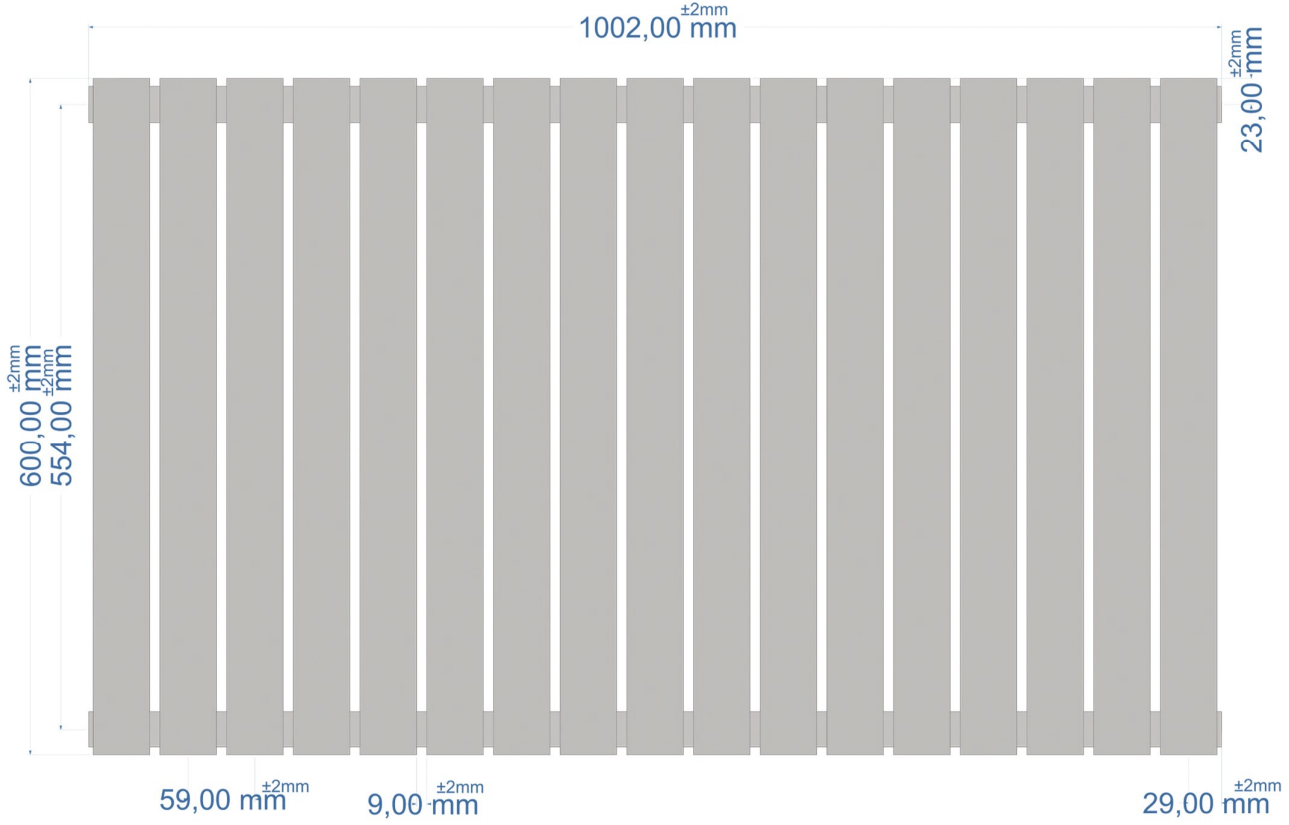

Tunstall Horizontal 600 x 1002mm.

Technical Drawing

Eastbrook 

Eastbrook Road, Gloucester GL4 3DB
 Technical Helpline : 01452 317890
 Mon - Fri / 8am - 5pm
 Email : technical@eastbrookco.com