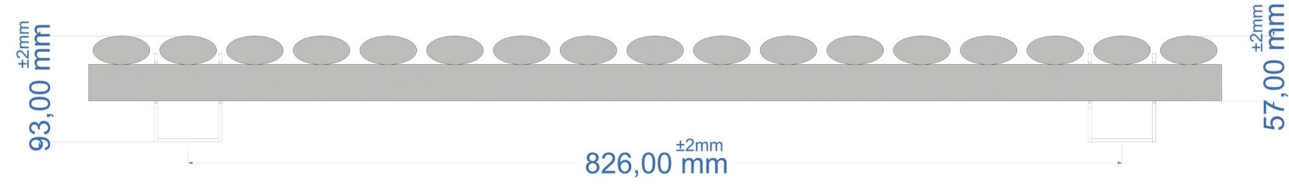

Tunstall Horizontal 600 x 1002mm.

Technical Drawing

Eastbrook 

Eastbrook Road, Gloucester GL4 3DB
 Technical Helpline : 01452 317890
 Mon - Fri / 8am - 5pm
 Email : technical@eastbrookco.com