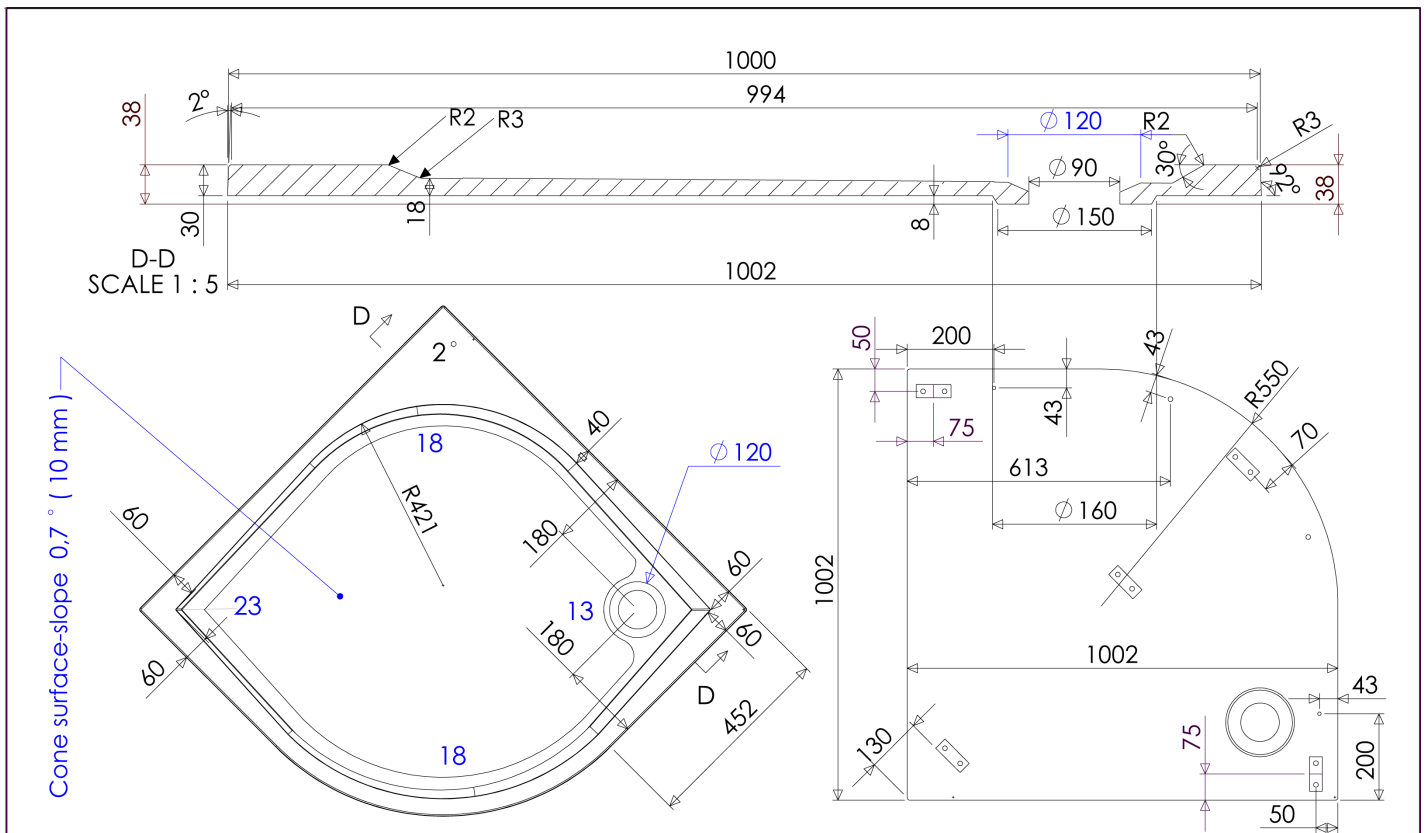

DATASHEET

Image

General Information

Product:	51.060
Description:	Vanguard 25 Tray 1000 Quadrant
Website Link:	(Click Here)
Product Type:	Quadrant Shower Tray
Brand:	Eastbrook Company
Colour:	White
Material:	Cast Marble
Height (mm):	38mm
Width (mm):	1000mm
Length (mm):	1000mm
Net Weight (kg):	38.6kg
Product Range:	Vanguard

Product Specifications

Warranty:	2 Year(s)
Waste Included:	Yes
Tray Plan:	B

Drawing

		 <p>Eastbrook Road, Gloucester GL4 3DB Technical Helpline: 01452 317890 email: technical@eastbrookco.com</p>	1000Radie
Tolerance length	+3/-0 mm		Grüher
Tolerance length granite	+1,5/-1,5 mm		Grüher
Tolerance plane bending	+3/-3 mm		1:10