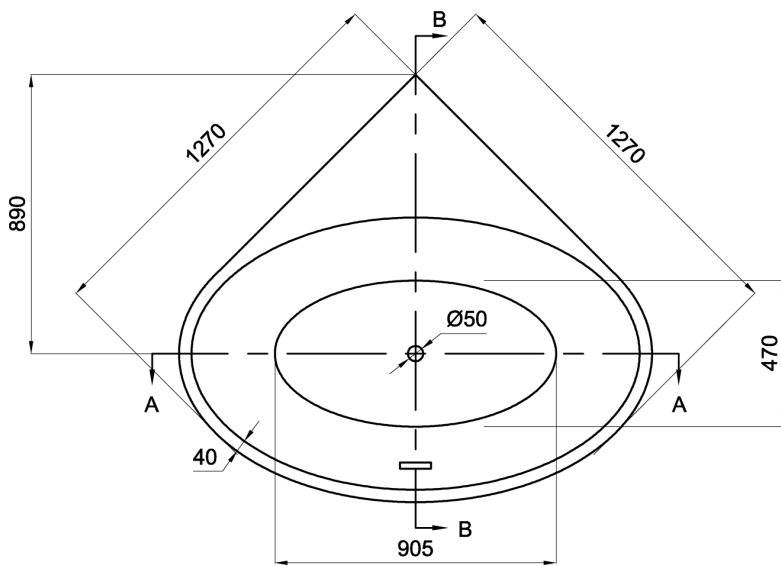

### Image

### General Information

Product:	33.0045
Description:	Whitchurch Corner Bath inc waste
Website Link:	<a href="#">(Click Here)</a>
Product Type:	Corner Bath
Brand:	Eastbrook Company
Colour:	White
Material:	Double skinned 4mm thick acrylic
Height (mm):	585mm
Width (mm):	1270mm
Length (mm):	1270mm
Net Weight (kg):	40kg
Product Range:	Whitchurch

## Drawing

SECTION A-A

SECTION B-B