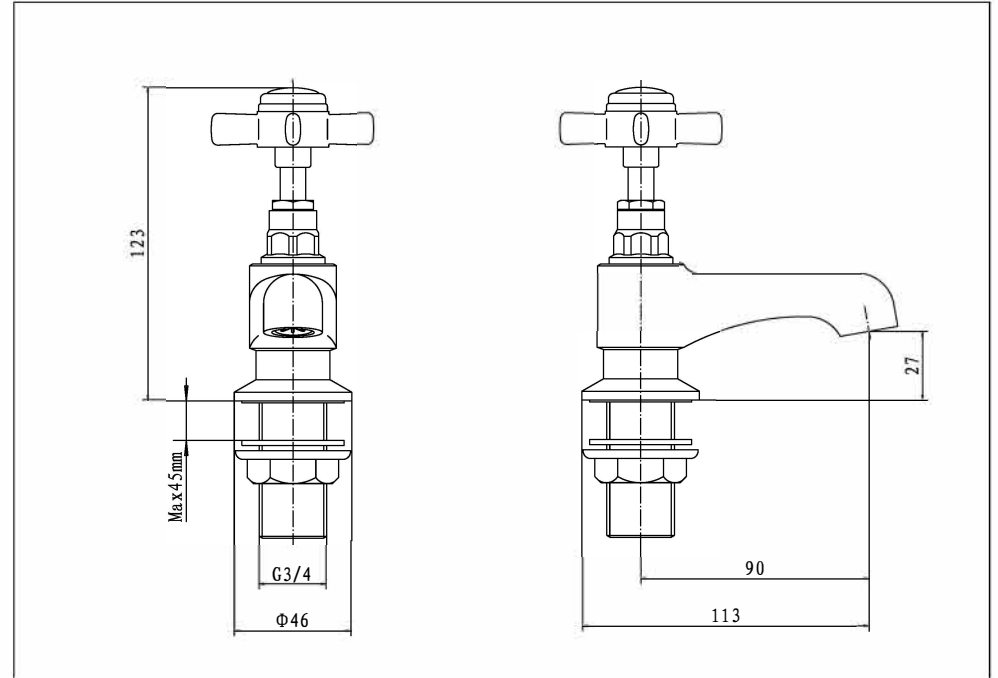

Haymarket Bath Taps

Eastbrook

Eastbrook Road, Gloucester GL4 3DB
Technical Helpline: 01452 317890
email: technical@eastbrookco.com

Installation

Technical Drawing

Exploded Drawing