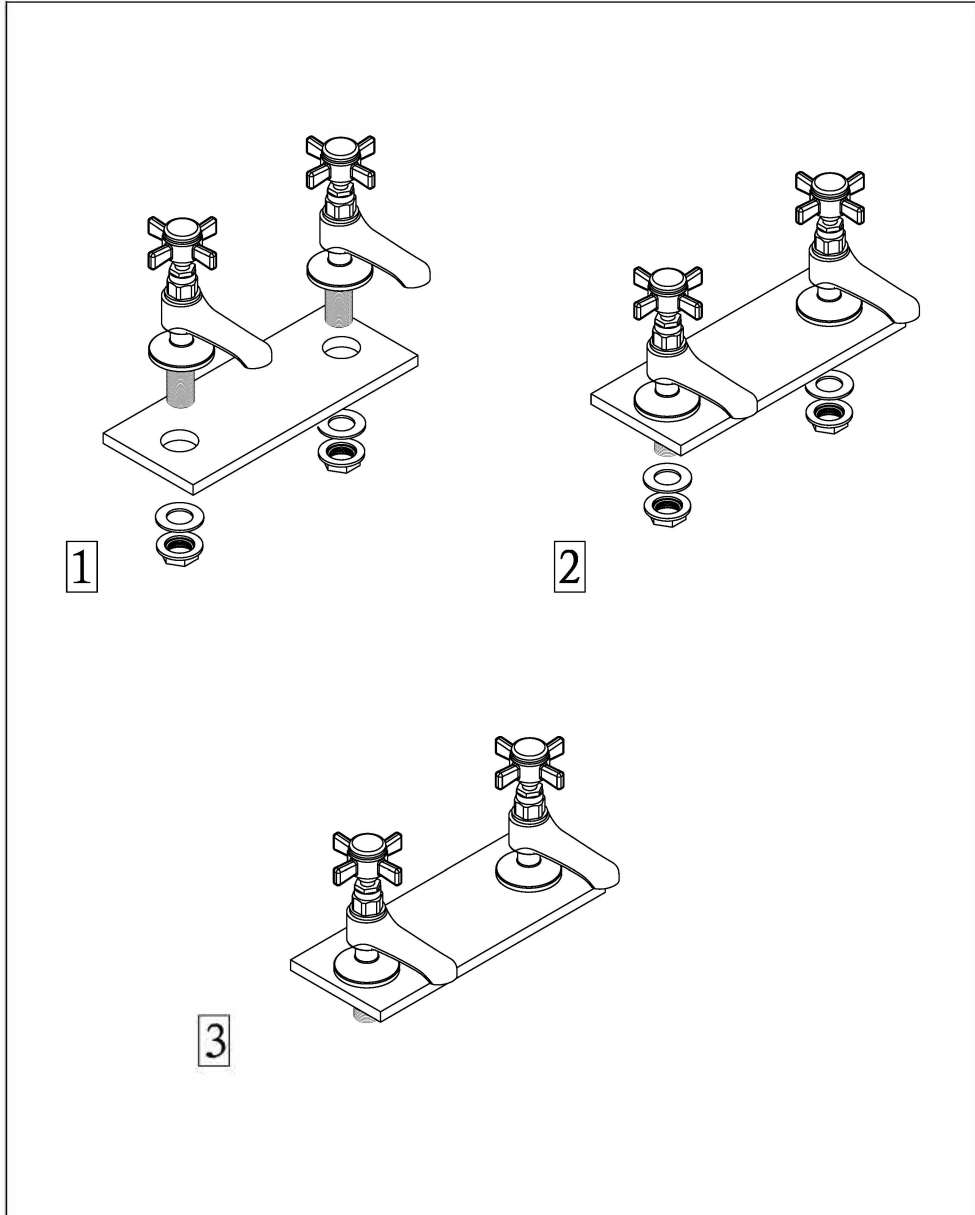

Haymarket Bath Taps

Eastbrook

Eastbrook Road, Gloucester GL4 3DB
Technical Helpline: 01452 317890
email: technical@eastbrookco.com

Installation

Technical Drawing

Exploded Drawing