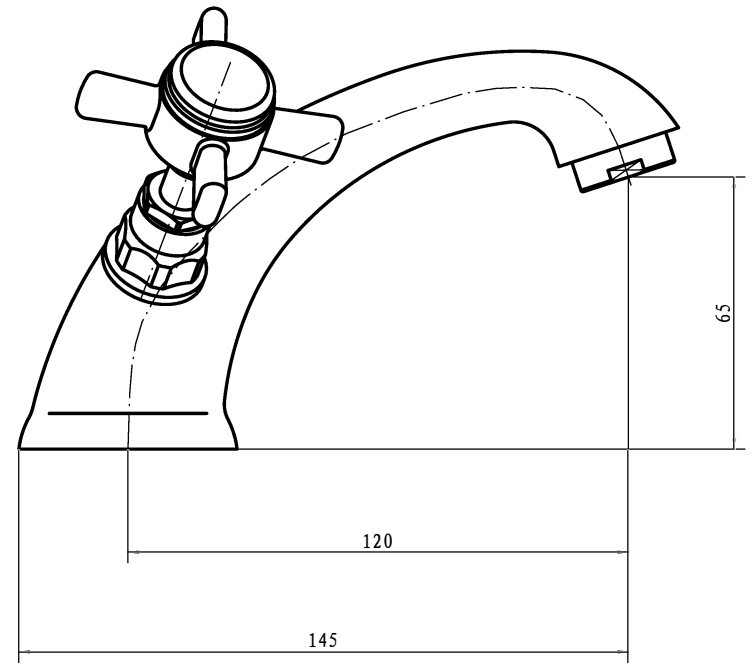

Eastbrook Road, Gloucester GL4 3DB
Technical Helpline: 01452 317890
email: technical@eastbrookco.com

Haymarket Basin Mono inc Click Waste