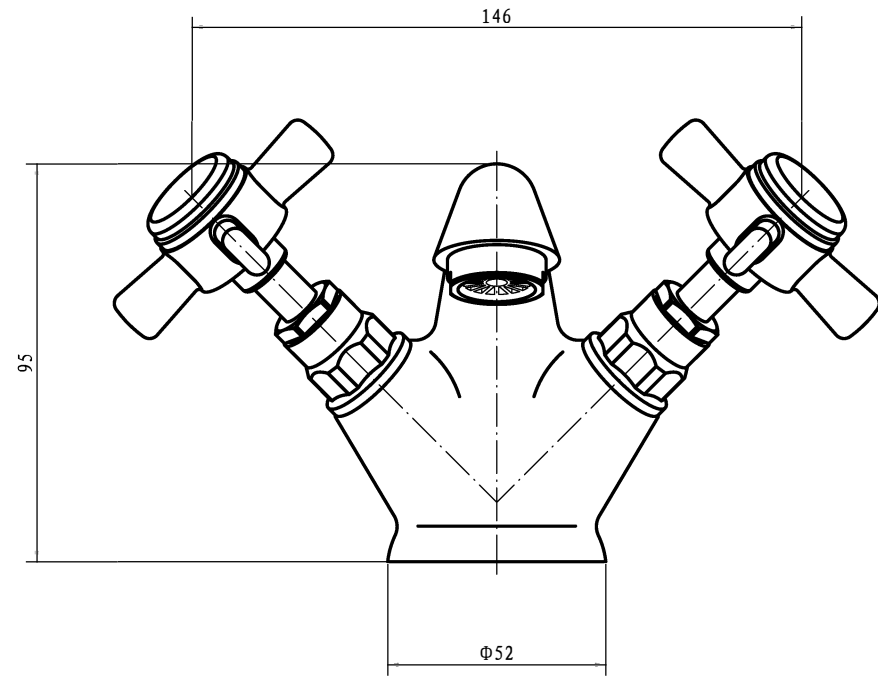

Eastbrook Road, Gloucester GL4 3DB
Technical Helpline: 01452 317890
email: technical@eastbrookco.com

Haymarket Basin Mono inc Click Waste