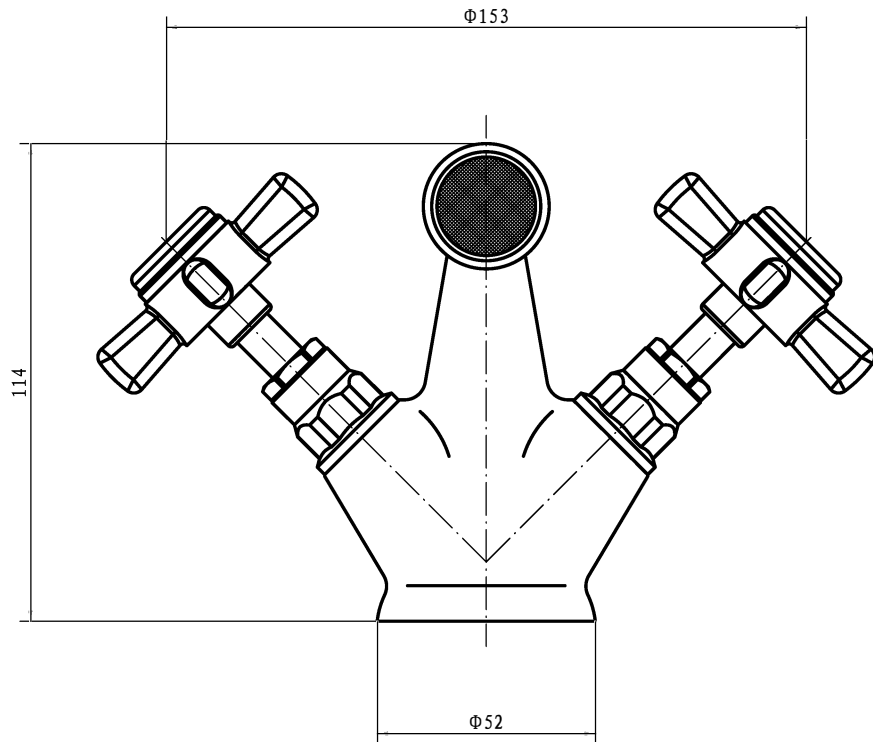

Eastbrook Road, Gloucester GL4 3DB
Technical Helpline: 01452 317890
email: technical@eastbrookco.com

Haymarket Bidet Mono inc Pop Up Waste