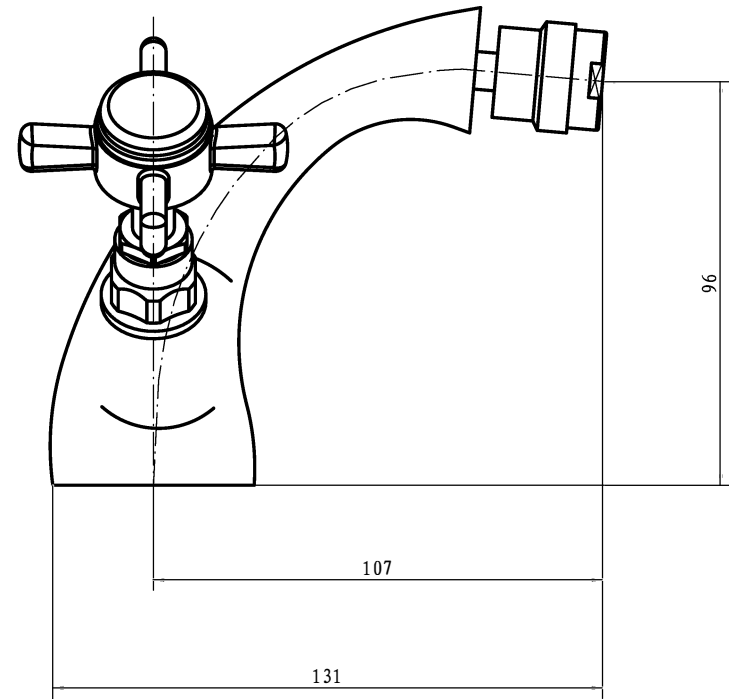

Eastbrook Road, Gloucester GL4 3DB
Technical Helpline: 01452 317890
email: technical@eastbrookco.com

Haymarket Bidet Mono inc Pop Up Waste