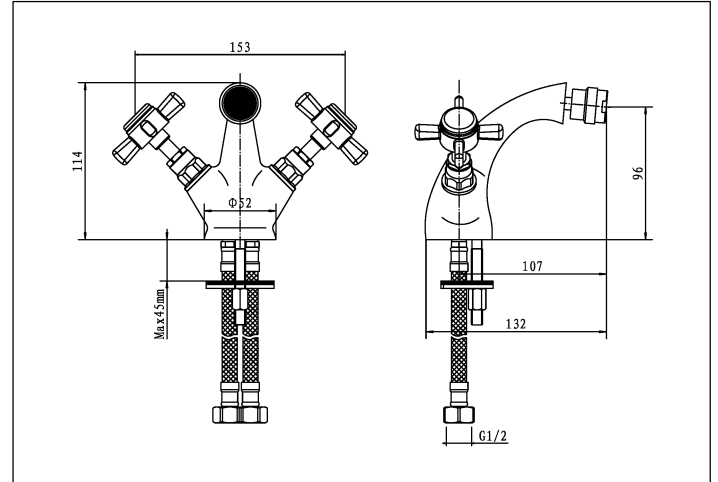

Eastbrook Road, Gloucester GL4 3DB
Technical Helpline: 01452 317890
email: technical@eastbrookco.com

Haymarket Bidet Mono inc Pop Up Waste

Installation

Technical Drawing

Exploded Drawing