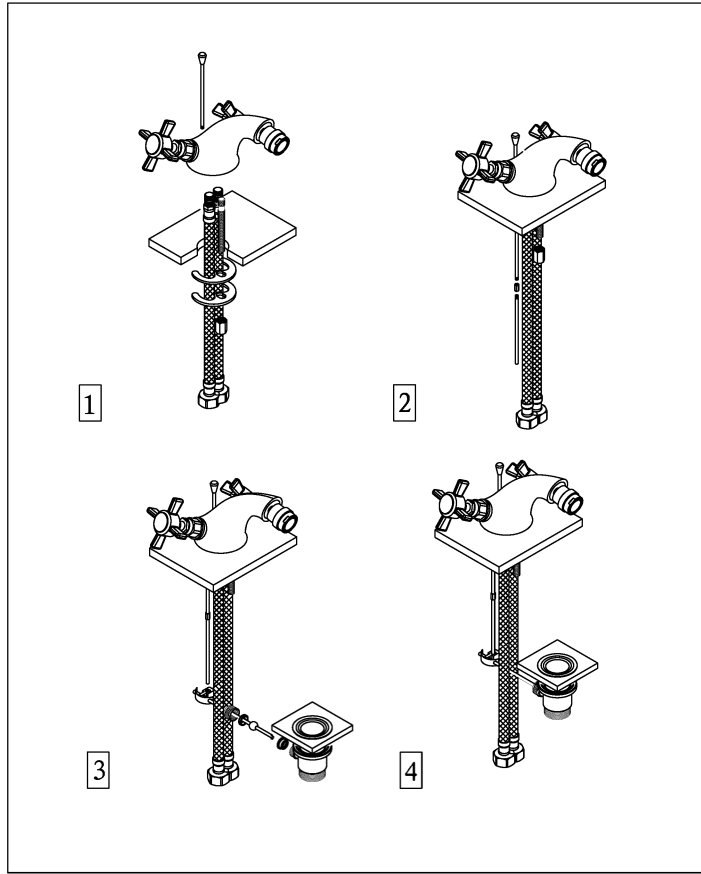

Eastbrook Road, Gloucester GL4 3DB
Technical Helpline: 01452 317890
email: technical@eastbrookco.com

Haymarket Bidet Mono inc Pop Up Waste

Installation

Technical Drawing

Exploded Drawing