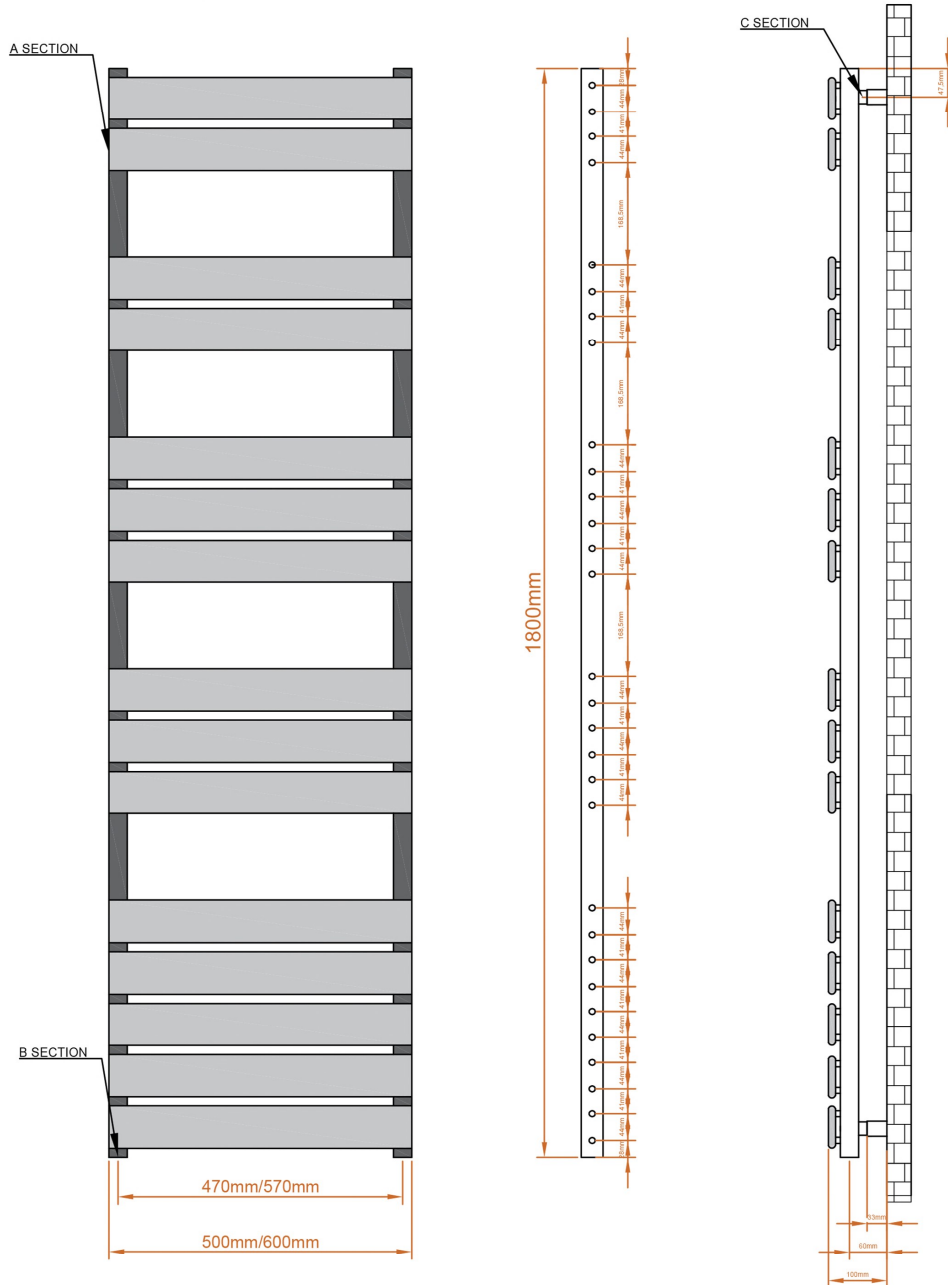

DATASHEET

Image

General Information

Product:	89.0806
Description:	Deddington 1800 x 600 Towel Rail
Website Link:	(Click Here)
Product Type:	Towel Rail
Brand:	Eastbrook Company
Colour:	Chrome
Material:	Mild Steel
Height (mm):	1800mm
Width (mm):	600mm
Net Weight (kg):	21.4kg
Product Range:	Deddington

Product Specifications

Warranty:	5 Year(s)
Supplied with fixings:	Yes
BTU $\Delta T50^{\circ}\text{C}$:	1981
BTU $\Delta T60^{\circ}\text{C}$:	2536
Watts $\Delta T50^{\circ}\text{C}$:	581
Watts $\Delta T60^{\circ}\text{C}$:	743

Drawing

**Deddington Towel Rail 1800 x 500/600mm.
 Technical Drawing**

Eastbrook 
 Eastbrook Road, Gloucester GL4 3DB
 Technical Helpline : 01452 317890
 Mon - Fri / 8am - 5pm
 Email : technical@eastbrookco.com