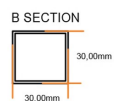

Drawing

**Deddington Towel Rail 1800 x 500/600mm.
Technical Drawing**

Eastbrook
Eastbrook Road, Gloucester GL4 3DB
Technical Helpline : 01452 317890
Mon - Fri / 8am - 5pm
Email : technical@eastbrookco.com