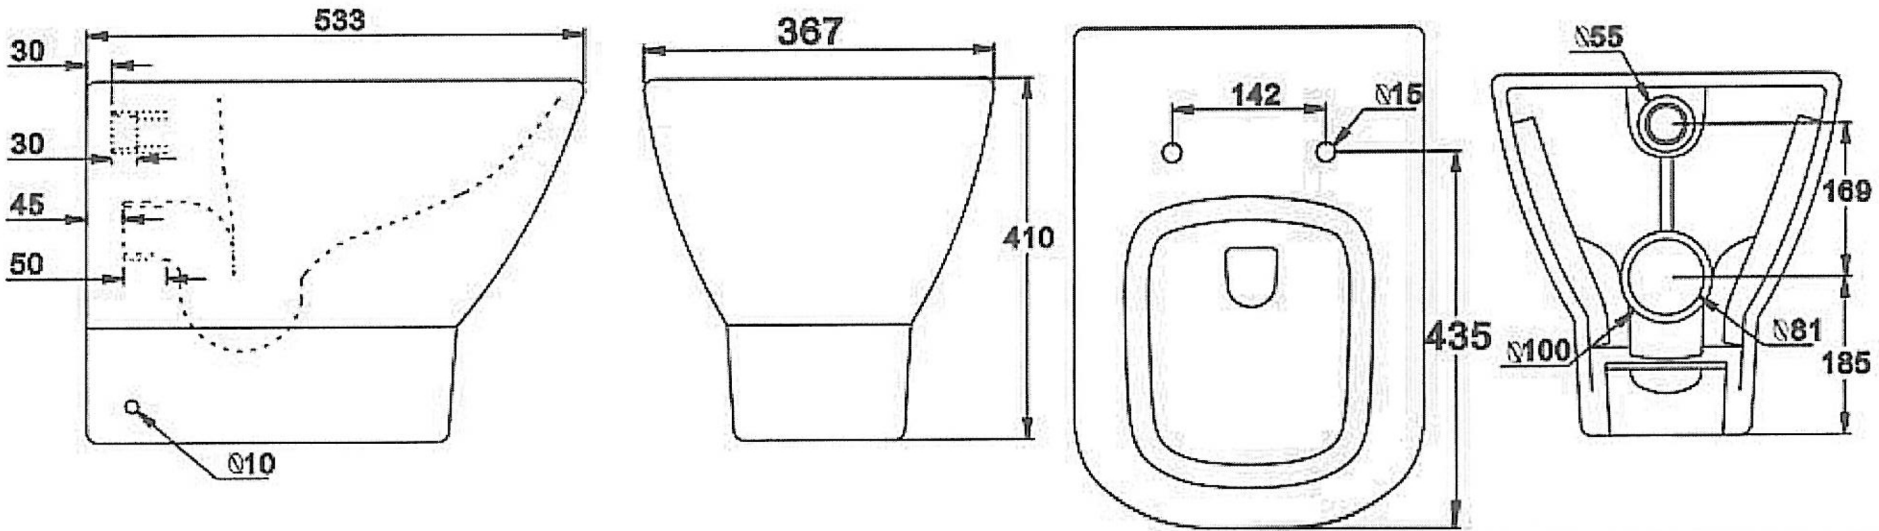

# 56.0072 Wingrave BTW c/w soft close seat

CK-04001

**Eastbrook**

Eastbrook Road, Gloucester GL4 3DB  
Technical Helpline: 01452 317890  
email: [technical@eastbrookco.com](mailto:technical@eastbrookco.com)