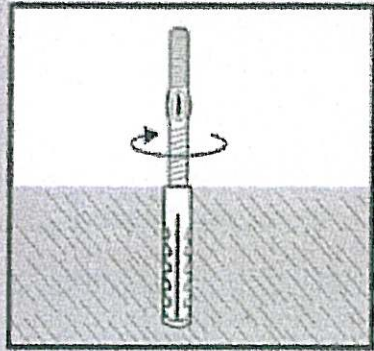

## Wash Basin Fixing Set - WD 8 x 100

Use to fix small basins with large fixing holes to solid masonry walls. Can also be used to fix basins to partition walls where a timber frame has been built in to the cavity. For this application use the screw studs provided without the nylon wallplugs - a small pilot hole in the timber may ease installation.