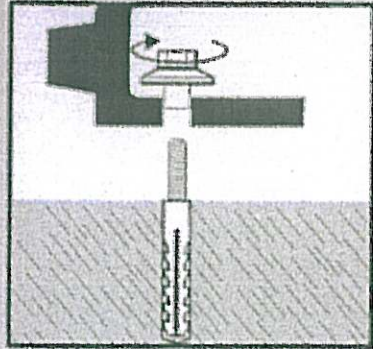

## Wash Basin Fixing Set - WD 8 x 100

Use to fix small basins with large fixing holes to solid masonry walls. Can also be used to fix basins to partition walls where a timber frame has been built in to the cavity. For this application use the screw studs provided without the nylon wallplugs - a small pilot hole in the timber may ease installation.