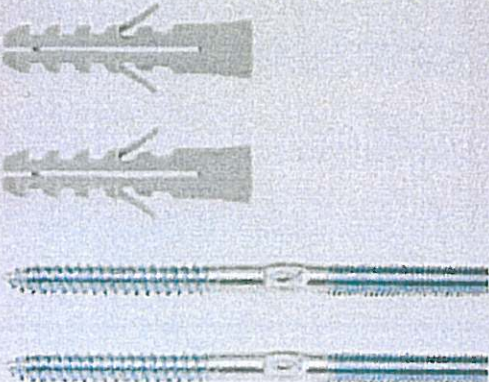

## Wash Basin Fixing Set - WD 8 x 100

Use to fix small basins with large fixing holes to solid masonry walls. Can also be used to fix basins to partition walls where a timber frame has been built in to the cavity. For this application use the screw studs provided without the nylon wallplugs - a small pilot hole in the timber may ease installation.