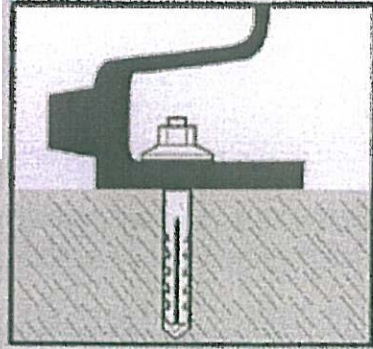

## Wash Basin Fixing Set - WD 8 x 100

Use to fix small basins with large fixing holes to solid masonry walls. Can also be used to fix basins to partition walls where a timber frame has been built in to the cavity. For this application use the screw studs provided without the nylon wallplugs - a small pilot hole in the timber may ease installation.