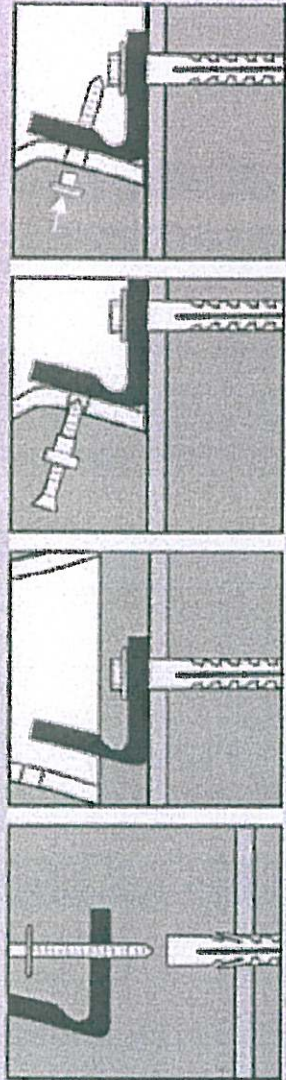

## WC Pan Side Fixing Set - WB5N

**The fixing can be used to wall mount certain types of 'side fixed' ceramic trap covers or wash basin semi-pedestals.**

This special fixing set is only for use with pans and bidets with a lateral or side-fixing hole. The nylon bracket is screwed to the floor and the pan or bidet is clamped in position through the hole with the screw. The small nylon bush protects the ceramic and the special plastic cap hides the screw.