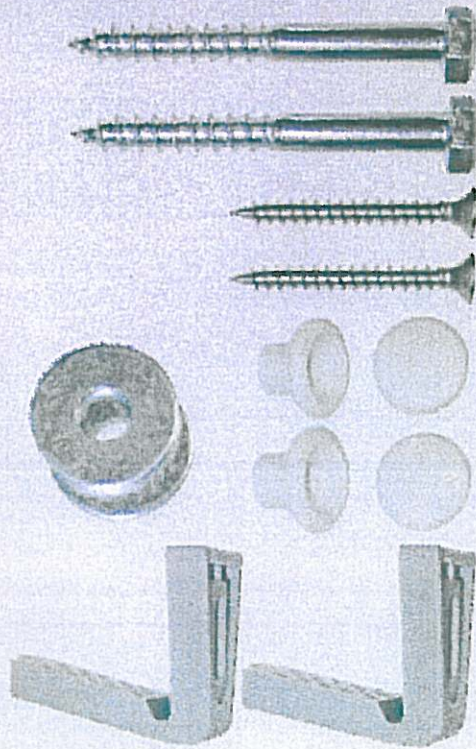

## WC Pan Side Fixing Set - WB5N

**The fixing can be used to wall mount certain types of 'side fixed' ceramic trap covers or wash basin semi-pedestals.**

This special fixing set is only for use with pans and bidets with a lateral or side-fixing hole. The nylon bracket is screwed to the floor and the pan or bidet is clamped in position through the hole with the screw. The small nylon bush protects the ceramic and the special plastic cap hides the screw.