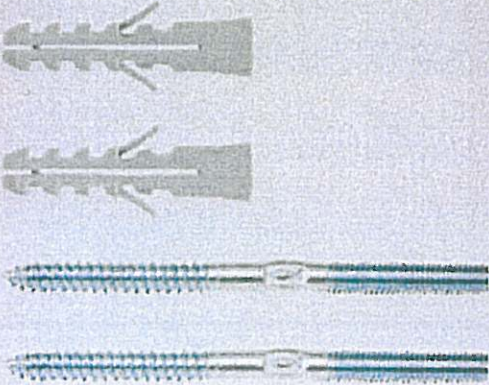

## Wash Basin Fixing Set - WD 8 x 100

Use to fix small basins with large fixing holes to solid masonry walls. Can also be used to fix basins to partition walls where a timber frame has been built in to the cavity. For this application use the screw studs provided without the nylon wallplugs - a small pilot hole in the timber may ease installation.