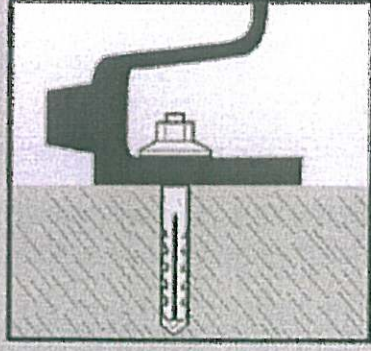

## Wash Basin Fixing Set - WD 8 x 100

Use to fix small basins with large fixing holes to solid masonry walls. Can also be used to fix basins to partition walls where a timber frame has been built in to the cavity. For this application use the screw studs provided without the nylon wallplugs - a small pilot hole in the timber may ease installation.