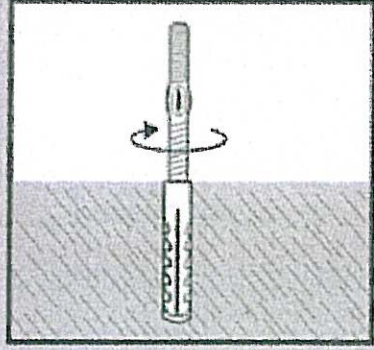

## Wash Basin Fixing Set - WD 8 x 100

Use to fix small basins with large fixing holes to solid masonry walls. Can also be used to fix basins to partition walls where a timber frame has been built in to the cavity. For this application use the screw studs provided without the nylon wallplugs - a small pilot hole in the timber may ease installation.