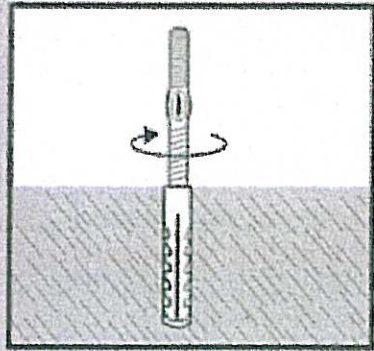

Wash Basin Fixing Set - WD 8 x 100

Use to fix small basins with large fixing holes to solid masonry walls. Can also be used to fix basins to partition walls where a timber frame has been built in to the cavity. For this application use the screw studs provided without the nylon wallplugs - a small pilot hole in the timber may ease installation.