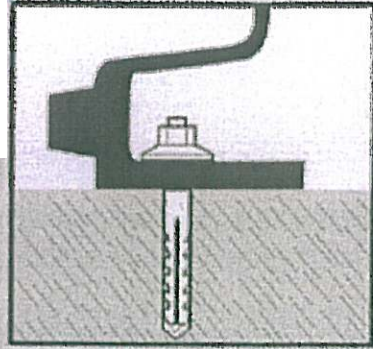

Wash Basin Fixing Set - WD 8 x 100

Use to fix small basins with large fixing holes to solid masonry walls. Can also be used to fix basins to partition walls where a timber frame has been built in to the cavity. For this application use the screw studs provided without the nylon wallplugs - a small pilot hole in the timber may ease installation.