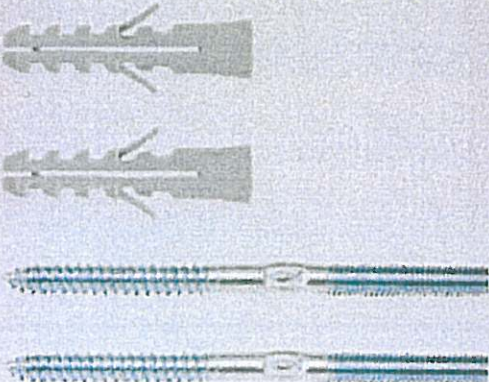

Wash Basin Fixing Set - WD 8 x 100

Use to fix small basins with large fixing holes to solid masonry walls. Can also be used to fix basins to partition walls where a timber frame has been built in to the cavity. For this application use the screw studs provided without the nylon wallplugs - a small pilot hole in the timber may ease installation.