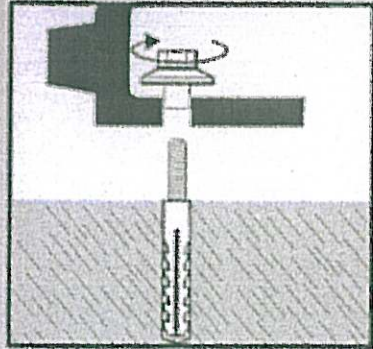

Wash Basin Fixing Set - WD 8 x 100

Use to fix small basins with large fixing holes to solid masonry walls. Can also be used to fix basins to partition walls where a timber frame has been built in to the cavity. For this application use the screw studs provided without the nylon wallplugs - a small pilot hole in the timber may ease installation.