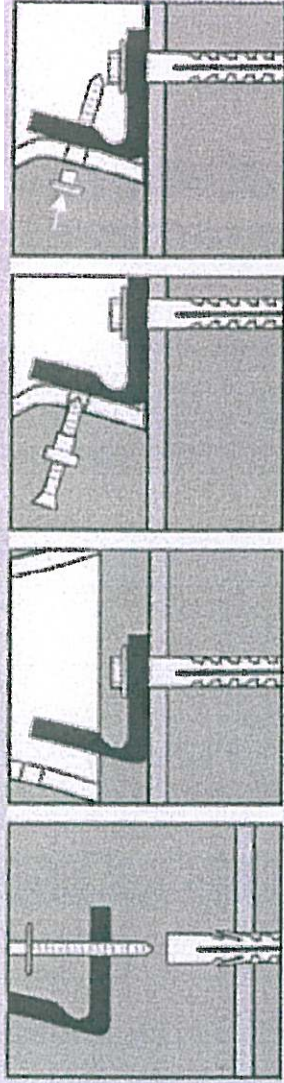

WC Pan Side Fixing Set - WB5N

The fixing can be used to wall mount certain types of 'side fixed' ceramic trap covers or wash basin semi-pedestals.

This special fixing set is only for use with pans and bidets with a lateral or side-fixing hole. The nylon bracket is screwed to the floor and the pan or bidet is clamped in position through the hole with the screw. The small nylon bush protects the ceramic and the special plastic cap hides the screw.