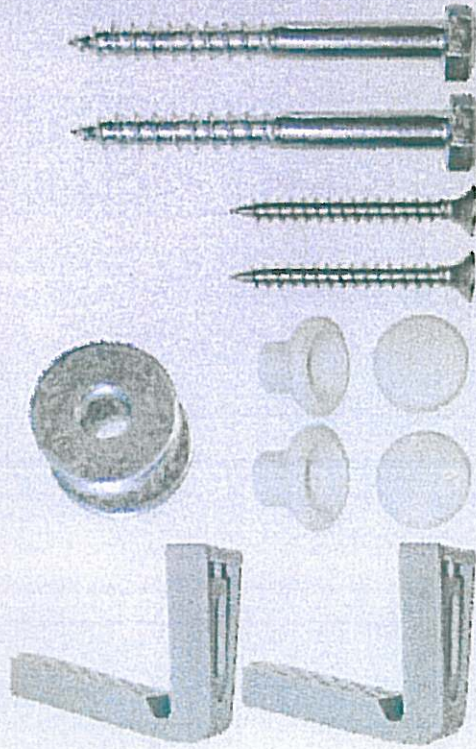

WC Pan Side Fixing Set - WB5N

The fixing can be used to wall mount certain types of 'side fixed' ceramic trap covers or wash basin semi-pedestals.

This special fixing set is only for use with pans and bidets with a lateral or side-fixing hole. The nylon bracket is screwed to the floor and the pan or bidet is clamped in position through the hole with the screw. The small nylon bush protects the ceramic and the special plastic cap hides the screw.