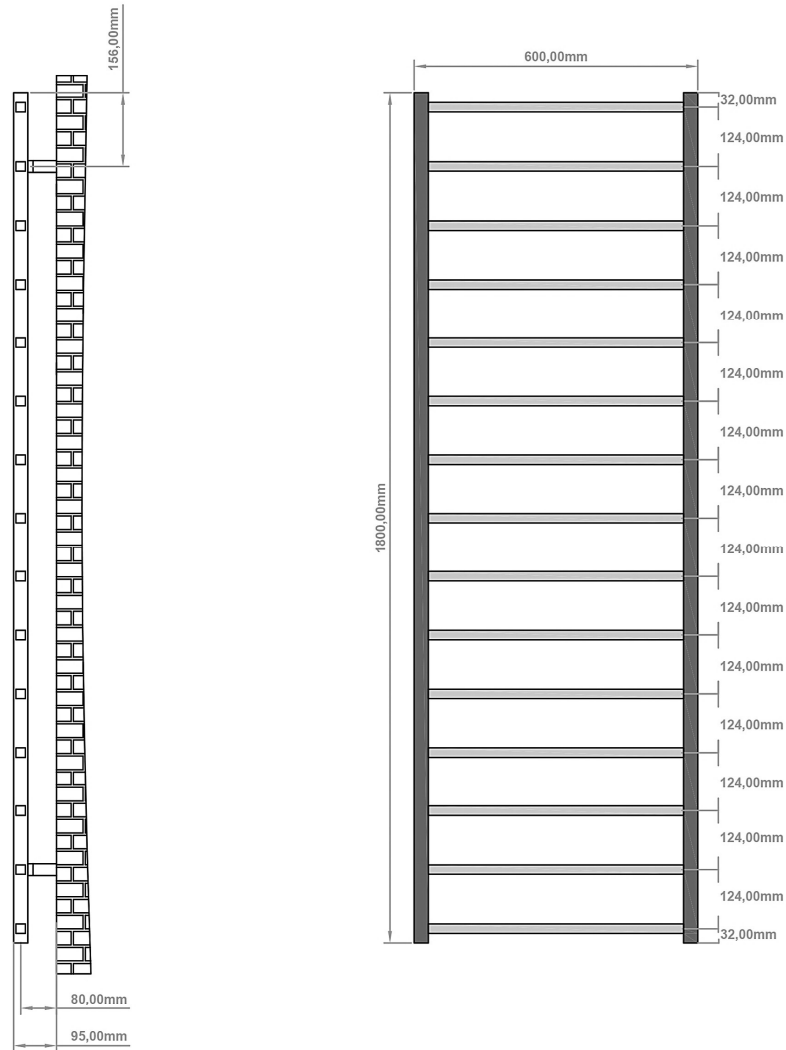

DATASHEET

Image

General Information

Product:	89:1267
Description:	Tuscan Square Towel Rail 1800 x 600
Website Link:	(Click Here)
Product Type:	Towel Rail
Brand:	Eastbrook Company
Colour:	Matt Black
Material:	Mild Steel
Height (mm):	1800mm
Width (mm):	600mm
Net Weight (kg):	10.63kg
Product Range:	Tuscan Square

Drawing

Tuscan Square 1800 x 600mm. Technical Drawing

A SECTION

B SECTION

Eastbrook 
Eastbrook Road, Gloucester GL4 3DB
Technical Helpline : 01452 317890
Mon - Fri / 8am - 5pm
Email : technical@eastbrookco.com