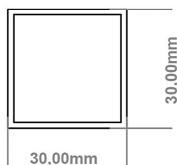

DATASHEET

Image

General Information

Product:	89:1267
Description:	Tuscan Square Towel Rail 1800 x 600
Website Link:	(Click Here)
Product Type:	Towel Rail
Brand:	Eastbrook Company
Colour:	Matt Black
Material:	Mild Steel
Height (mm):	1800mm
Width (mm):	600mm
Net Weight (kg):	10.63kg
Product Range:	Tuscan Square

Drawing

Tuscan Square 1800 x 600mm. Technical Drawing

A SECTION

B SECTION

Eastbrook 
Eastbrook Road, Gloucester GL4 3DB
Technical Helpline : 01452 317890
Mon - Fri / 8am - 5pm
Email : technical@eastbrookco.com