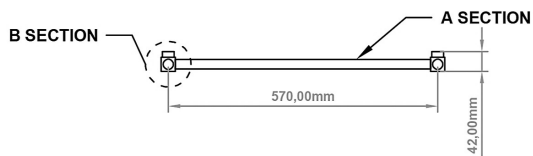

Drawing

Tuscan Square 1800 x 600mm. Technical Drawing

A SECTION

B SECTION

Eastbrook
Eastbrook Road, Gloucester GL4 3DB
Technical Helpline : 01452 317890
Mon - Fri / 8am - 5pm
Email : technical@eastbrookco.com