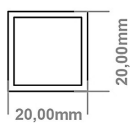

DATASHEET

Image

General Information

Product:	89:1267
Description:	Tuscan Square Towel Rail 1800 x 600
Website Link:	(Click Here)
Product Type:	Towel Rail
Brand:	Eastbrook Company
Colour:	Matt Black
Material:	Mild Steel
Height (mm):	1800mm
Width (mm):	600mm
Net Weight (kg):	10.63kg
Product Range:	Tuscan Square

Drawing

Tuscan Square 1800 x 600mm. Technical Drawing

A SECTION

B SECTION

Eastbrook 
Eastbrook Road, Gloucester GL4 3DB
Technical Helpline : 01452 317890
Mon - Fri / 8am - 5pm
Email : technical@eastbrookco.com