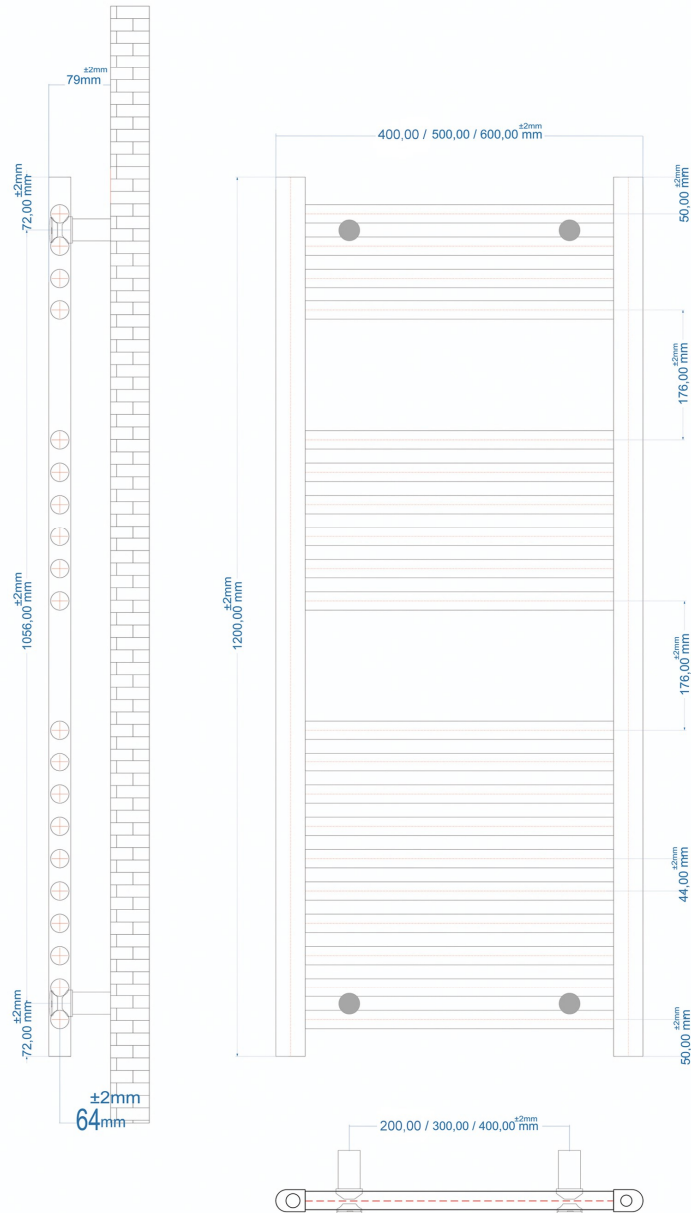

DATASHEET

Image

General Information

Product:	89.0590
Description:	Westward 1200 x 400 Straight Multirail
Website Link:	(Click Here)
Product Type:	Towel Rail
Brand:	Eastbrook Company
Colour:	Chrome
Material:	Mild Steel
Height (mm):	1200mm
Width (mm):	400mm
Net Weight (kg):	7.7kg
Product Range:	Westward

Drawing

Westward Straight Towel Rail 1200 x 400/500/600mm. Technical Drawing

Eastbrook 
Eastbrook Road, Gloucester GL4 3DB
Technical Helpline : 01452 317890
Mon - Fri / 8am - 5pm
Email : technical@eastbrookco.com