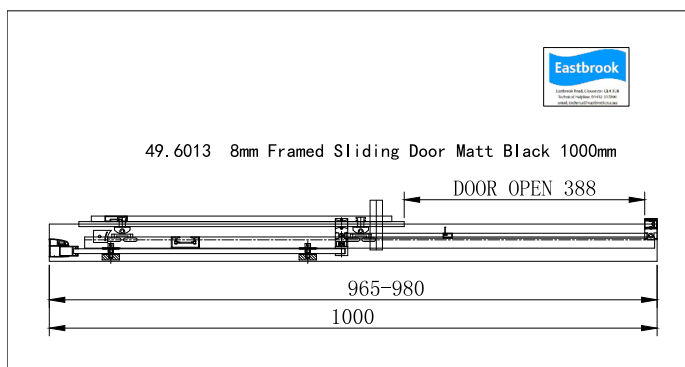

### General Information

Product:	49.6013
Description:	Corniche 2000x1000 8mm Semi-Frameless Sliding Door
Website Link:	<a href="#">(Click Here)</a>
Product Type:	Slider Shower Doors
Brand:	Eastbrook Company
Colour:	Matt Black
Material:	Tempered Glass
Height (mm):	2000mm
Width (mm):	1000mm
Length (mm):	80mm
Net Weight (kg) (kg):	41.436kg
Product Range:	Corniche 2000

### Product Specifications

Warranty:	10 Year(s)
Door opening (mm):	388mm
Easy Clean glass:	Yes
Finish:	Matt
Frameless:	No
Glass Thickness (mm):	8mm
Glass type:	Clear Glass
Waste Included:	No
Adjustment (mm):	965-980mm
Enclosure Size:	1000