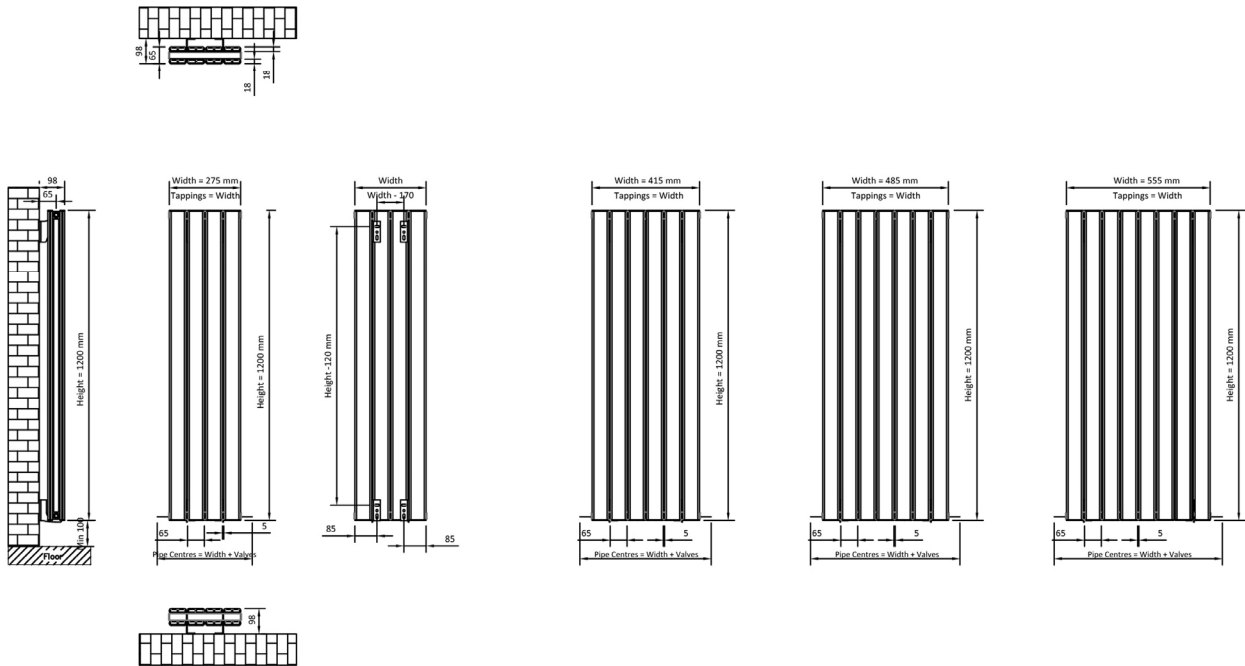

Drawing

Hadleigh 1200mm Height Vertical Aluminium Radiators Technical Drawings

Eastbrook
Eastbrook Road, Gloucester GL4 3DB
Technical Helpline : 01452 317890
Mon - Fri / 8am - 5pm
Email : technical@eastbrookco.com