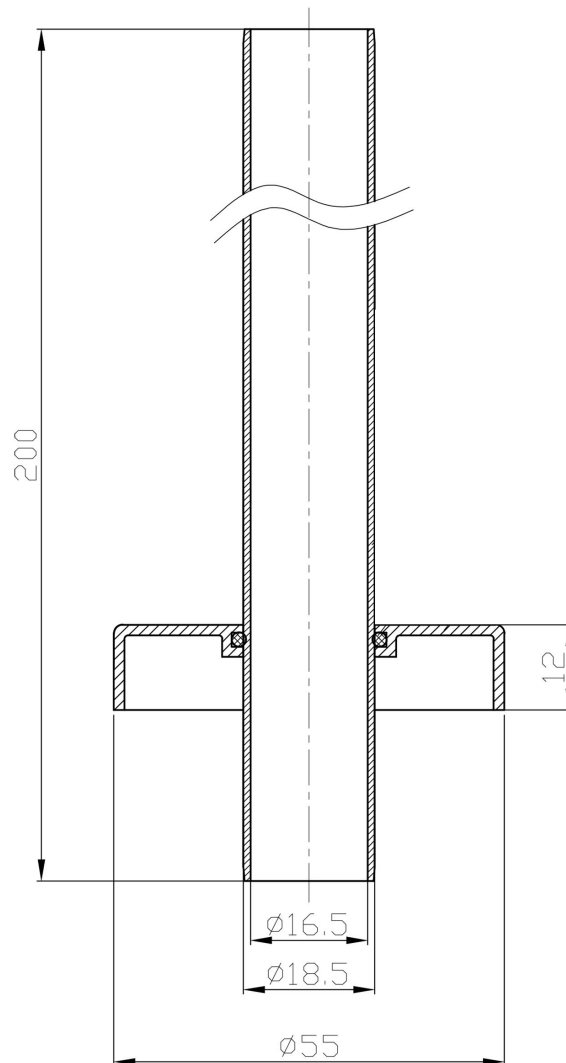

DATASHEET

Image

General Information

Product:	41.0598
Description:	15mm Sleeve Kit & Shrouds
Website Link:	(Click Here)
Product Type:	Pipe Shroud
Brand:	Eastbrook Company
Colour:	Matt White
Material:	Brass
Length (mm):	200mm
Net Weight (kg):	0.26kg
Product Range:	Universal

Product Specifications

Warranty:	5 Year(s)
-----------	-----------

Drawing

15mm Sleeve Kit & Shrouds Technical Drawing

FEATURES

- Manufactured from high quality brass
- Suitable for 15mm pipes, must be fitted together with radiator installation
- Each kit includes two pipe shrouds and two collars
- Shroud length 200mm., can be cut to desired length