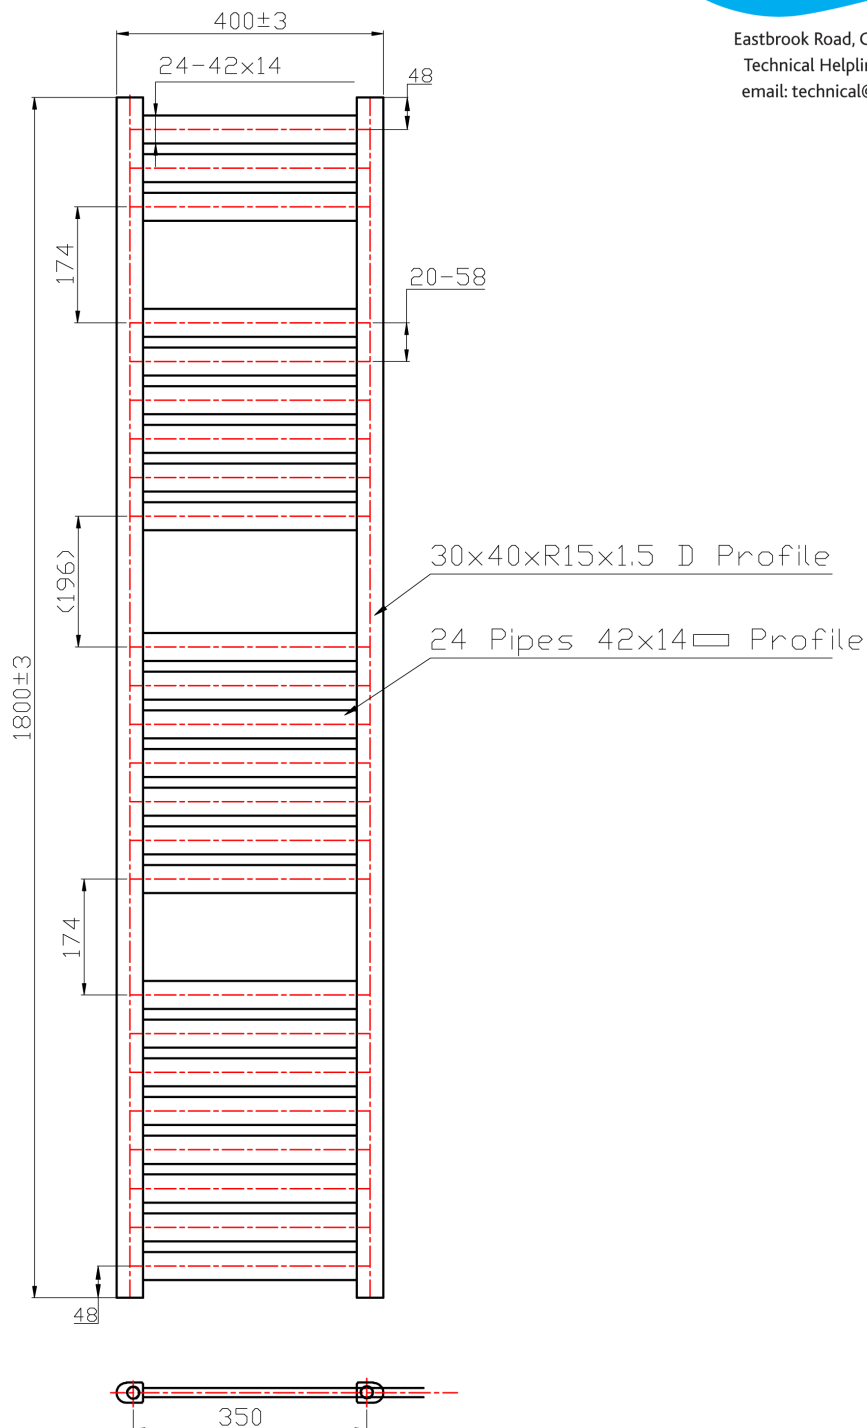

Drawing

Eastbrook Road, Gloucester GL4 3DB
Technical Helpline: 01452 317890
email: technical@eastbrookco.com