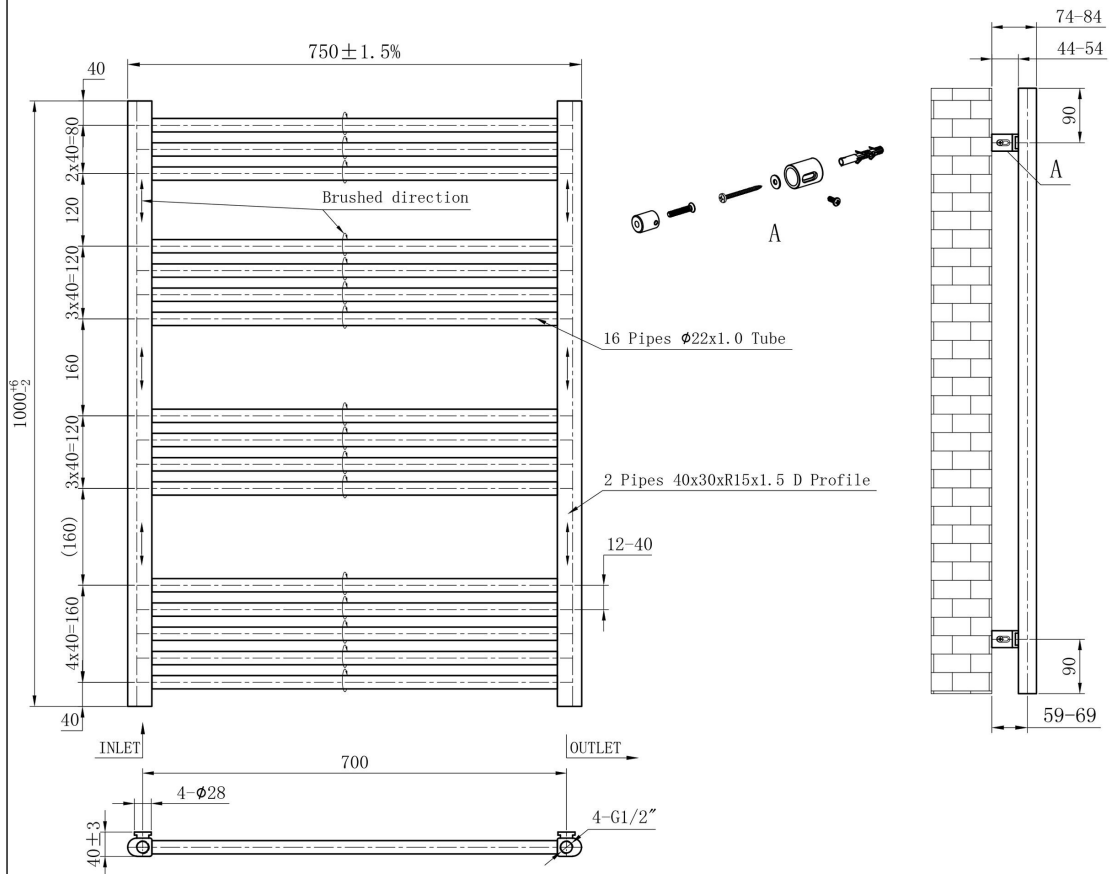

### General Information

Product:	41.1178
Description:	Wendover Straight Multirail 1000 x 750
Brand:	Eastbrook Company
Colour:	Brushed Brass
Material:	Mild Steel
Height (mm):	1000mm
Width (mm):	750mm
Net Weight (kg):	7.39kg
Product Range:	Wendover

## Drawing

### Wendover Straight Brushed Brass 1000 x 750mm. Technical Drawing

Unit: mm

**Eastbrook**   
Eastbrook Road, Gloucester GL4 3DB  
Technical Helpline : 01452 317890  
Mon - Fri / 8am - 5pm  
Email : technical@eastbrookco.com