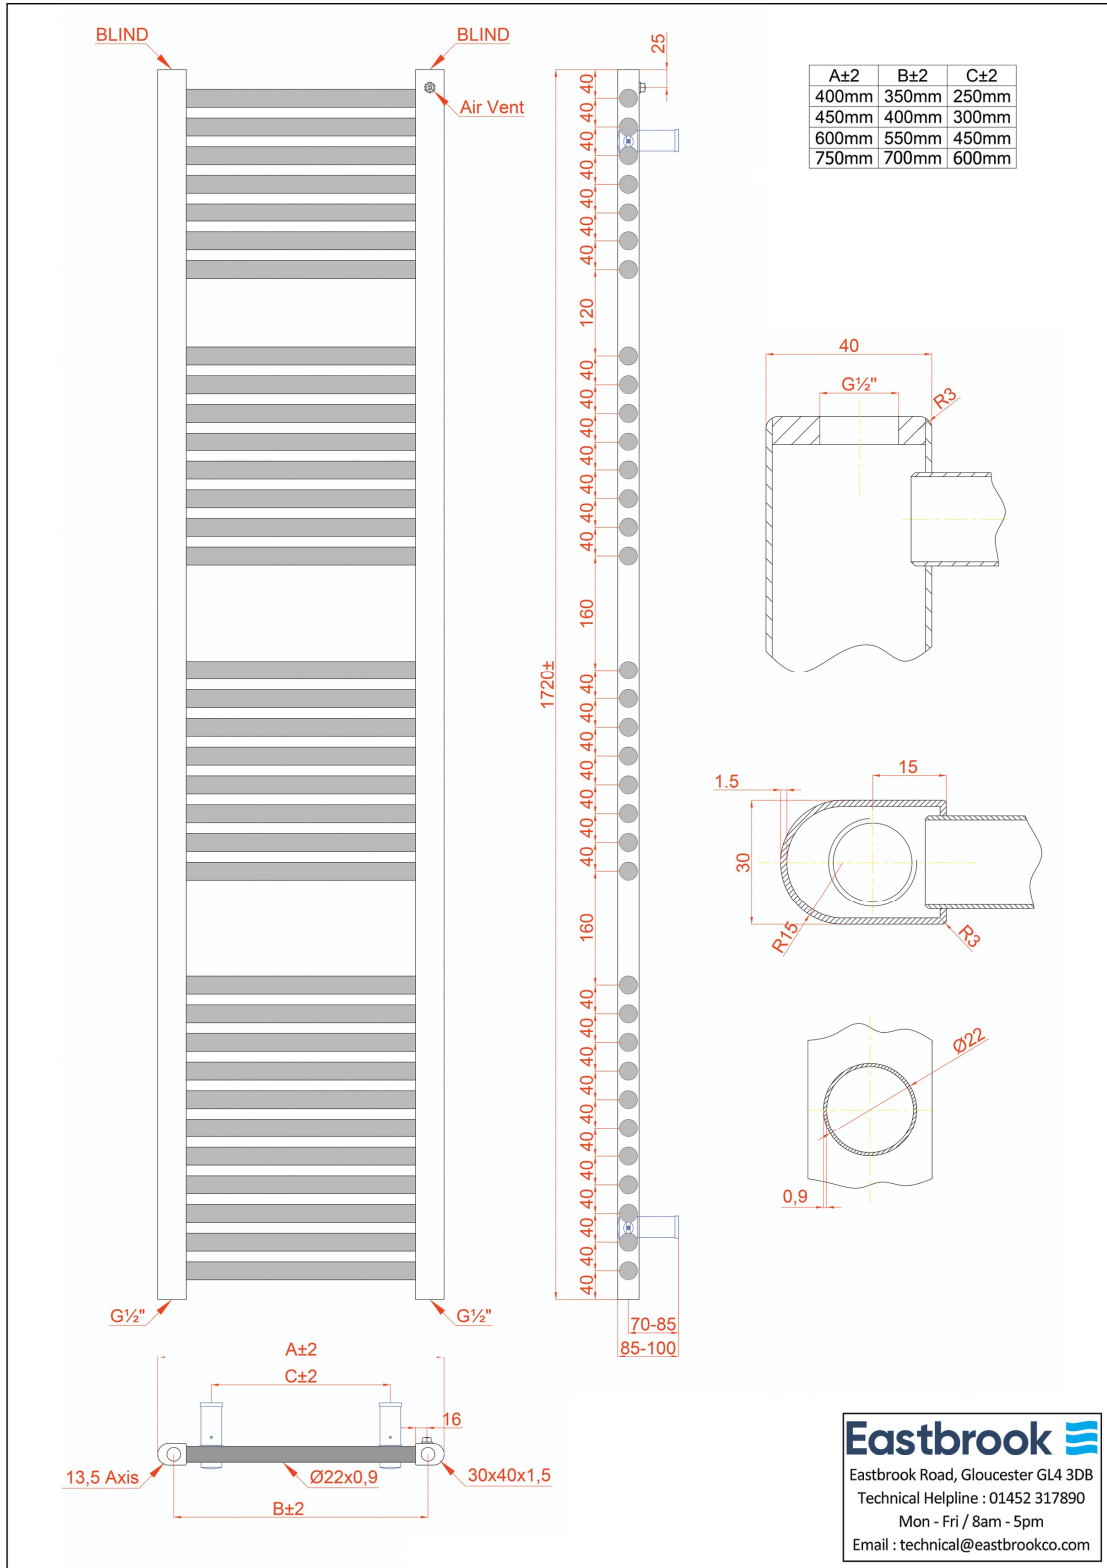

Drawing

Eastbrook
Eastbrook Road, Gloucester GL4 3DB
Technical Helpline : 01452 317890
Mon - Fri / 8am - 5pm
Email : technical@eastbrookco.com