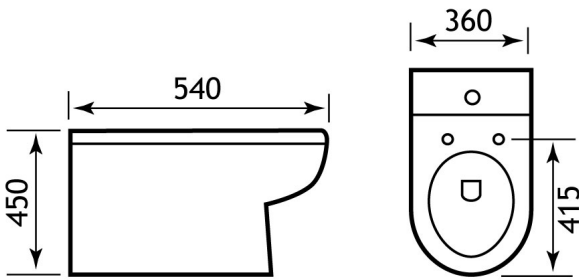

DATASHEET

Image

General Information

Product:	26.0047
Description:	Dura High Level BTW Pan
Website Link:	(Click Here)
Product Type:	WC Pan
Brand:	Eastbrook Company
Colour:	White
Material:	Ceramics
Height (mm):	450mm
Width (mm):	360mm
Length (mm):	540mm
Net Weight (kg) (kg):	24.5kg
Product Range:	Dura

Product Specifications

Warranty:	2 Year(s)
Supplied with fixings:	Yes
Wall to Spigot:	4
Floor to Spigot:	185
Comfort Height:	Yes
Eco Vortex:	No
Rimless:	No
Open Foot print:	No
Seat Fixing:	Top
Soil Position:	Left or Right
Close coupled WC:	No
BTW Pan:	Yes
Mounting:	Floor

Drawing