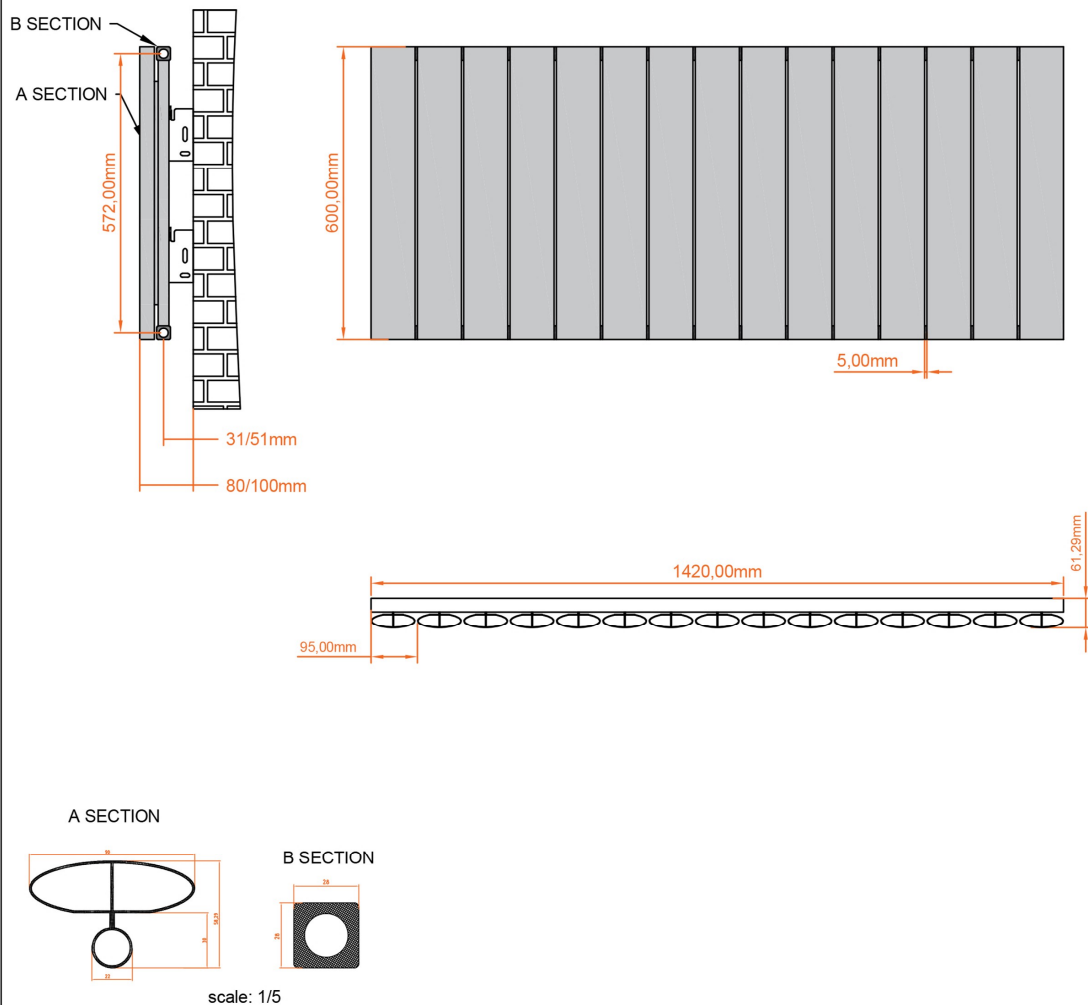

DATASHEET

Image

General Information

Product:	89.0957
Description:	Malmesbury 600 x 1420 Aluminium Radiator
Website Link:	(Click Here)
Product Type:	Radiator
Brand:	Eastbrook Company
Colour:	Matt Cappuccino
Material:	Aluminium
Height (mm):	600mm
Width (mm):	1420mm
Net Weight (kg):	12.6kg
Product Range:	Malmesbury

Product Specifications

Warranty:	5 Year(s)
Supplied with fixings:	Yes
Orientation:	Horizontal
BTU $\Delta T50^{\circ}\text{C}$:	3716
BTU $\Delta T60^{\circ}\text{C}$:	4757
Watts $\Delta T50^{\circ}\text{C}$:	1089
Watts $\Delta T60^{\circ}\text{C}$:	1394

Drawing

Malmesbury Vertical Aluminium Radiator 600 x 1420mm. Technical Drawing

Eastbrook 
Eastbrook Road, Gloucester GL4 3DB
Technical Helpline : 01452 317890
Mon - Fri / 8am - 5pm
Email : technical@eastbrookco.com