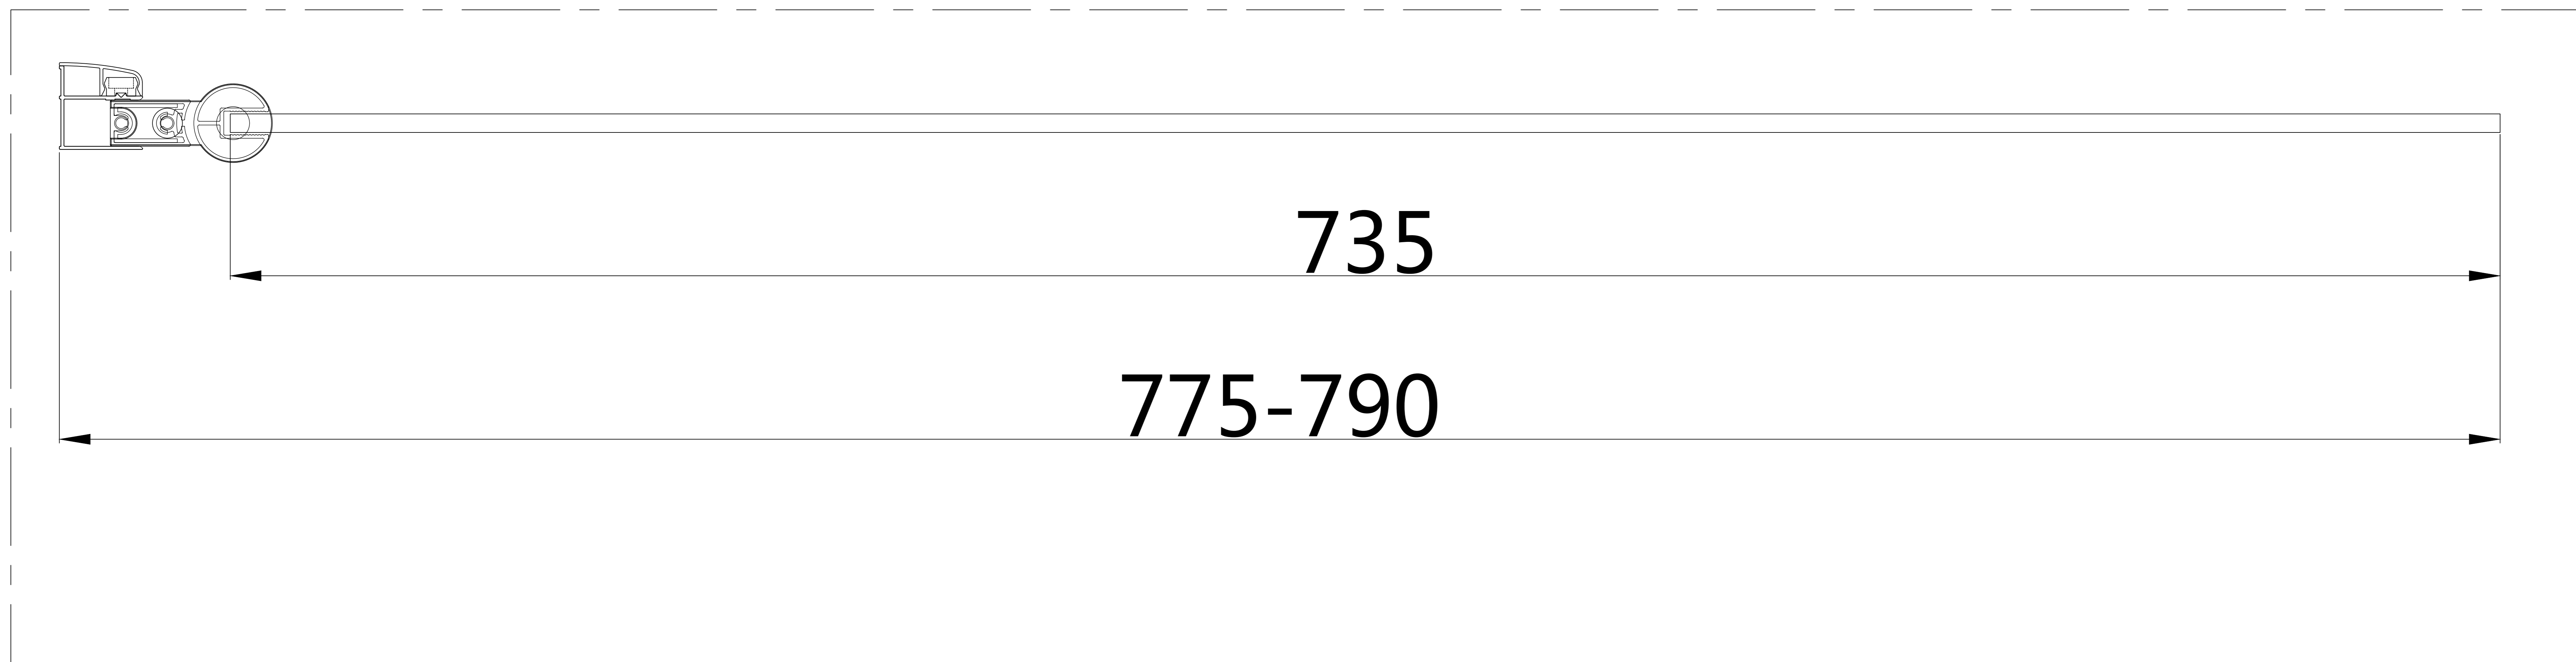

Eastbrook Road, Gloucester GL4 3DB
Technical Helpline: 01452 317890
email: technical@eastbrookco.com

- 49.5101 5mm Straight bath screen in fluted glass L-H Chrome
 - 49.5102 5mm Straight bath screen in fluted glass L-H Black
 - 49.5103 5mm Straight bath screen in fluted glass L-H Brushed brass
-

Eastbrook Road, Gloucester GL4 3DB
Technical Helpline: 01452 317890
email: technical@eastbrookco.com

- 49.5101 5mm Straight bath screen in fluted glass L-H Chrome
- 49.5102 5mm Straight bath screen in fluted glass L-H Black
- 49.5103 5mm Straight bath screen in fluted glass L-H Brushed brass