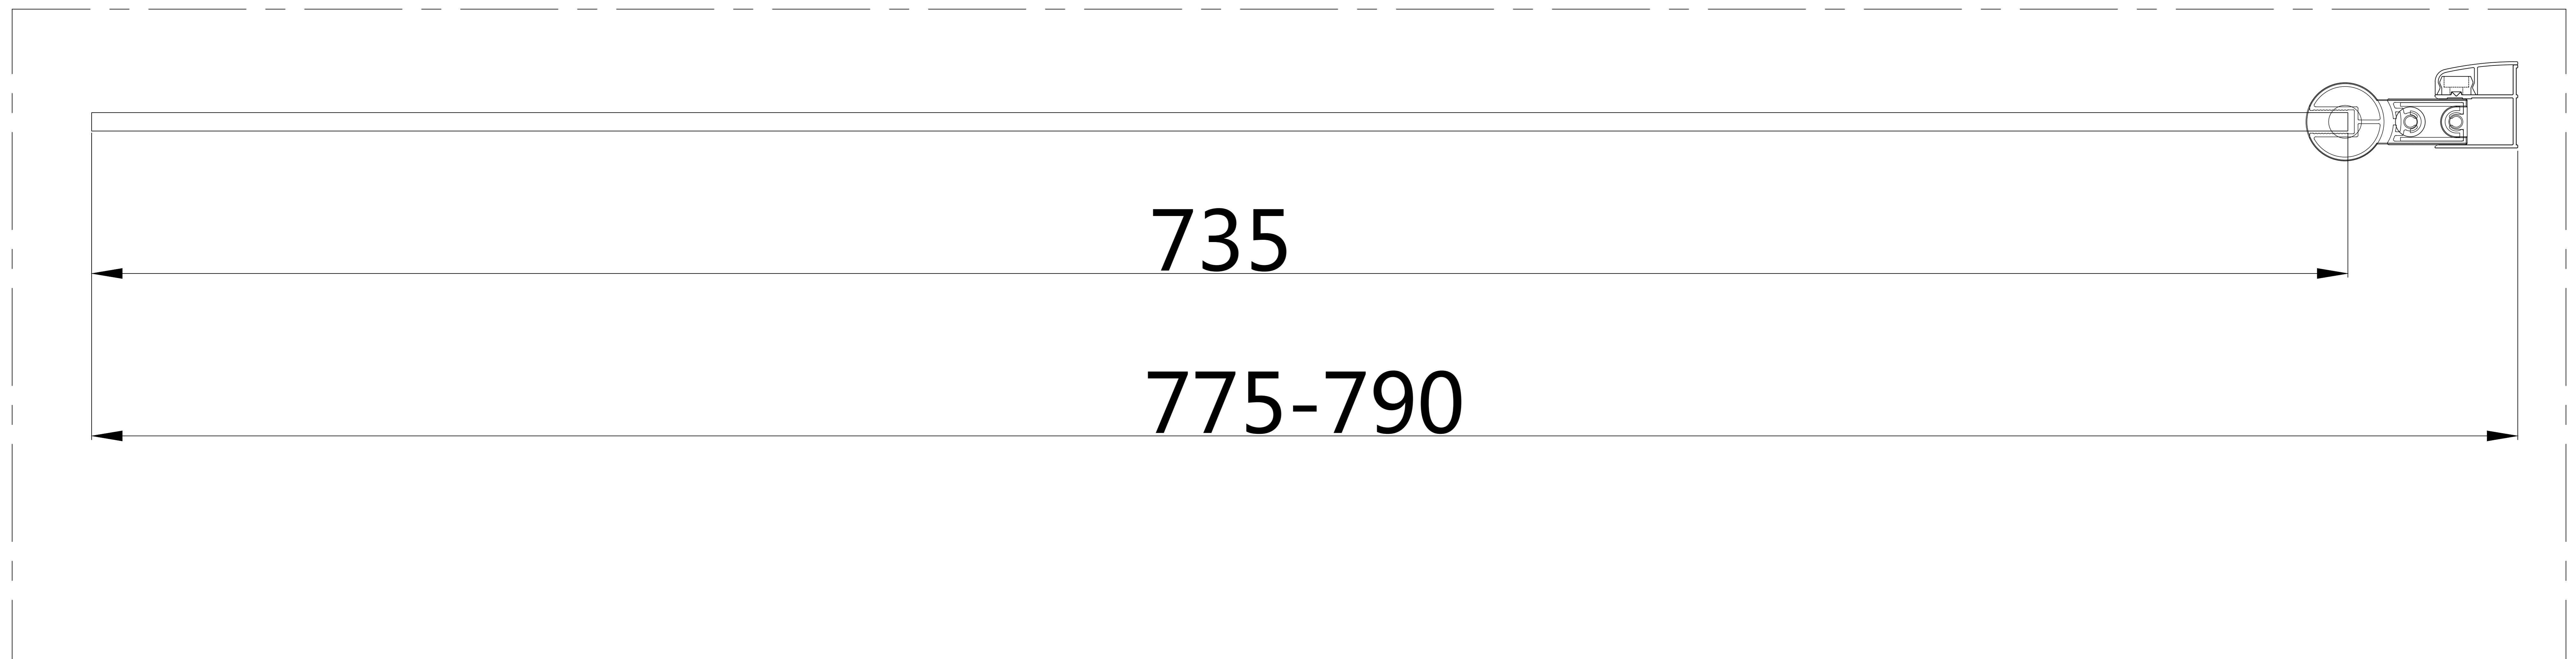

Eastbrook Road, Gloucester GL4 3DB
Technical Helpline: 01452 317890
email: technical@eastbrookco.com

- 49.5104 5mm Straight bath screen in fluted glass R-H Chrome
- 49.5105 5mm Straight bath screen in fluted glass R-H Black
- 49.5106 5mm Straight bath screen in fluted glass R-H Brushed brass

- 49.5104 5mm Straight bath screen in fluted glass R-H Chrome
- 49.5105 5mm Straight bath screen in fluted glass R-H Black
- 49.5106 5mm Straight bath screen in fluted glass R-H Brushed brass