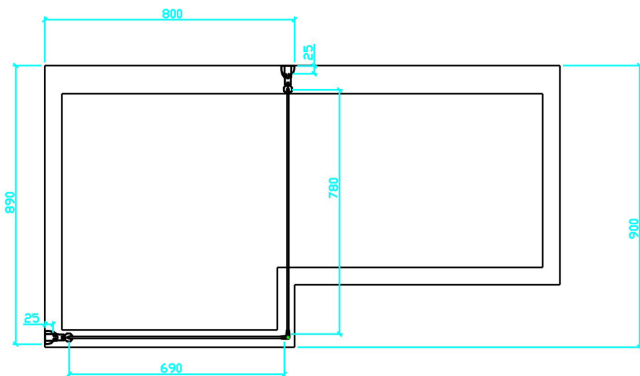

DATASHEET

Image

General Information

Product:	58.719
Description:	Type 1 screen across bath for 900
Website Link:	(Click Here)
Product Type:	Hinge Bath Screens
Brand:	Eastbrook Company
Colour:	Chrome Profiles
Material:	Tempered Glass
Height (mm):	1400mm
Width (mm):	900mm
Net Weight (kg) (kg):	21kg

Product Specifications

Warranty:	1 Year(s)
Easy Clean glass:	Yes
Finish:	Polished
Frameless:	Yes
Glass Thickness (mm):	6mm
Glass type:	Clear Glass

Drawing

900