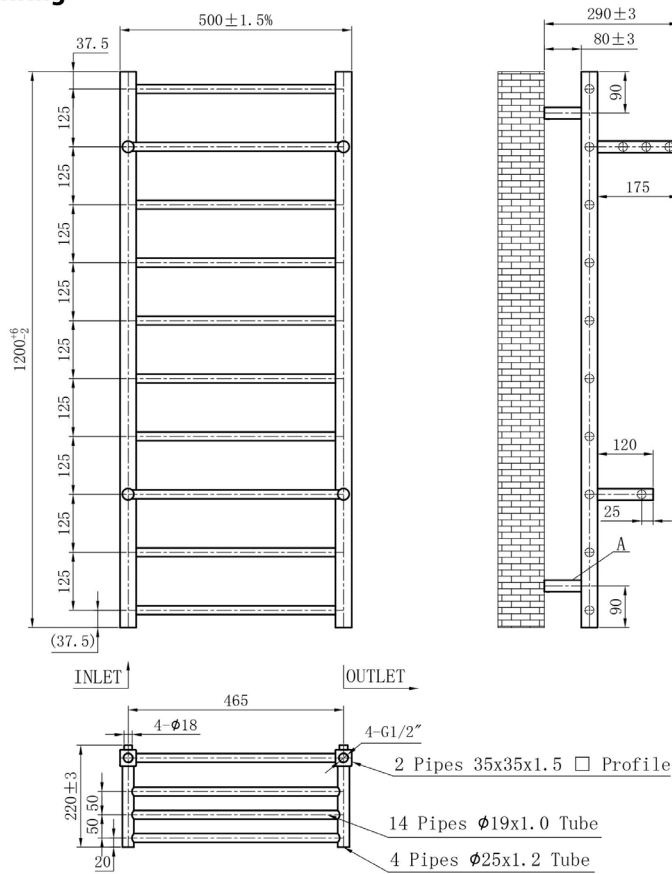

DATASHEET

Image

General Information

Product:	41.1113
Description:	Velino Stainless Steel Towel Rail 1200 x 500
Brand:	Eastbrook Company
Colour:	Mirror Polished
Material:	Stainless Steel
Height (mm):	1200mm
Width (mm):	500mm
Net Weight (kg):	6.22kg
Product Range:	Velino

Product Specifications

BTU $\Delta T50^{\circ}\text{C}$:	1081
BTU $\Delta T60^{\circ}\text{C}$:	1358
Watts $\Delta T50^{\circ}\text{C}$:	317
Watts $\Delta T60^{\circ}\text{C}$:	398

Drawing

**Velino 1200 x 500mm. Stainless Steel Polished
 Technical Drawing**