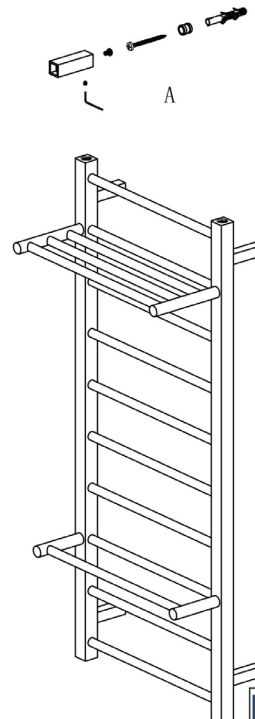

Drawing

**Velino 1200 x 500mm. Stainless Steel Polished
Technical Drawing**

Unit:mm

Eastbrook
Eastbrook Road, Gloucester GL4 3DB
Technical Helpline : 01452 317890
Mon - Fri / 8am - 5pm
Email : technical@eastbrookco.com