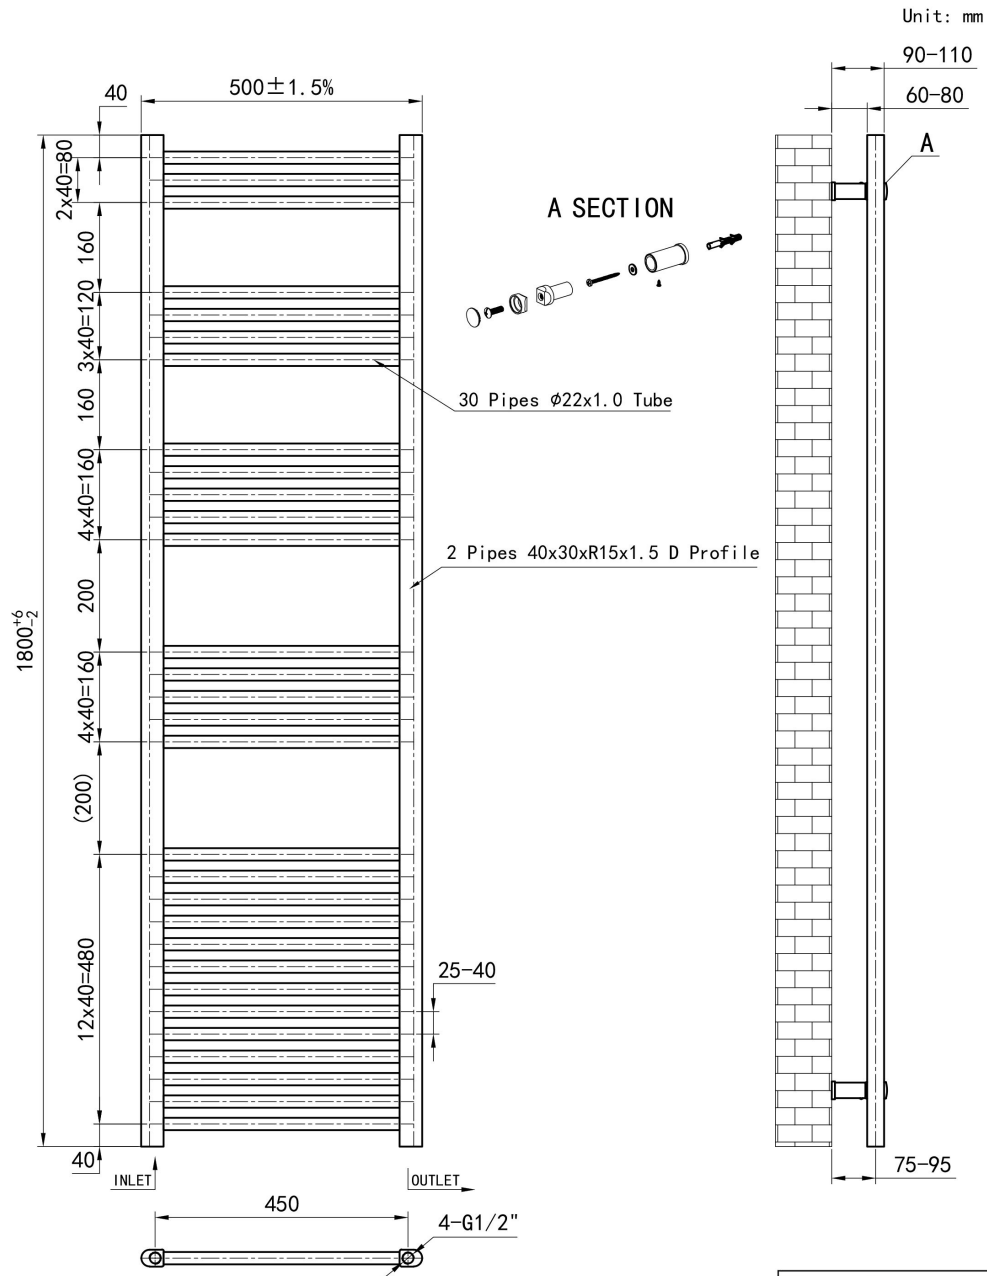

DATASHEET

Image

General Information

Product:	41.0028
Description:	Wendover Straight Multirail 1800 x 500
Website Link:	(Click Here)
Product Type:	Towel Rail
Brand:	Eastbrook Company
Colour:	Gloss White
Material:	Mild Steel
Height (mm):	1800mm
Width (mm):	500mm
Net Weight (kg):	12.68kg
Product Range:	Wendover

Product Specifications

Warranty:	5 Year(s)
Supplied with fixings:	Yes
Orientation:	Portrait
BTU $\Delta T50^{\circ}\text{C}$:	2282
BTU $\Delta T60^{\circ}\text{C}$:	2921
Watts $\Delta T50^{\circ}\text{C}$:	669
Watts $\Delta T60^{\circ}\text{C}$:	856

Drawing

**Wendover Straight 1800 x 500mm.
 Technical Drawing**

Eastbrook 
 Eastbrook Road, Gloucester GL4 3DB
 Technical Helpline : 01452 317890
 Mon - Fri / 8am - 5pm
 Email : technical@eastbrookco.com