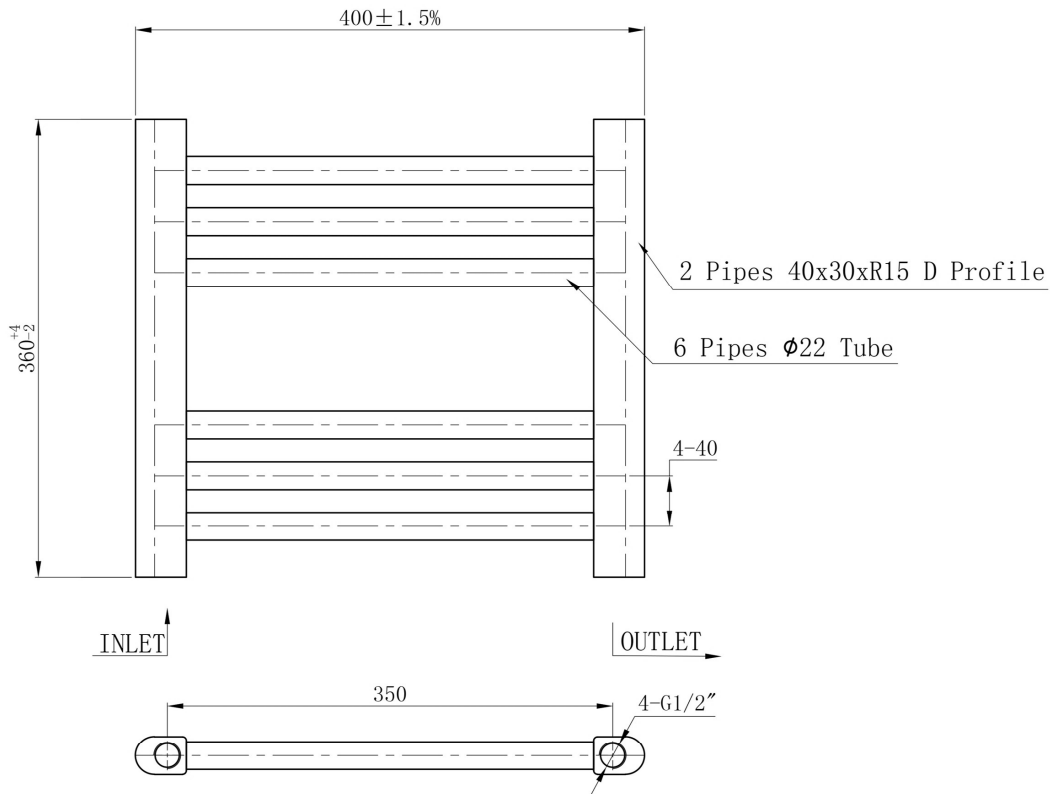

DATASHEET

Image

General Information

Product:	41.0268
Description:	Straight Biava Multirail 360 x 400
Website Link:	(Click Here)
Product Type:	Towel Rail
Brand:	Eastbrook Company
Colour:	Chrome
Material:	Mild Steel
Height (mm):	360mm
Width (mm):	400mm
Net Weight (kg):	2.3kg
Product Range:	Biava Multirail

Drawing

Biava Multirail Straight 360 x 400mm. Technical Drawing

Unit: mm

Eastbrook 
Eastbrook Road, Gloucester GL4 3DB
Technical Helpline : 01452 317890
Mon - Fri / 8am - 5pm
Email : technical@eastbrookco.com