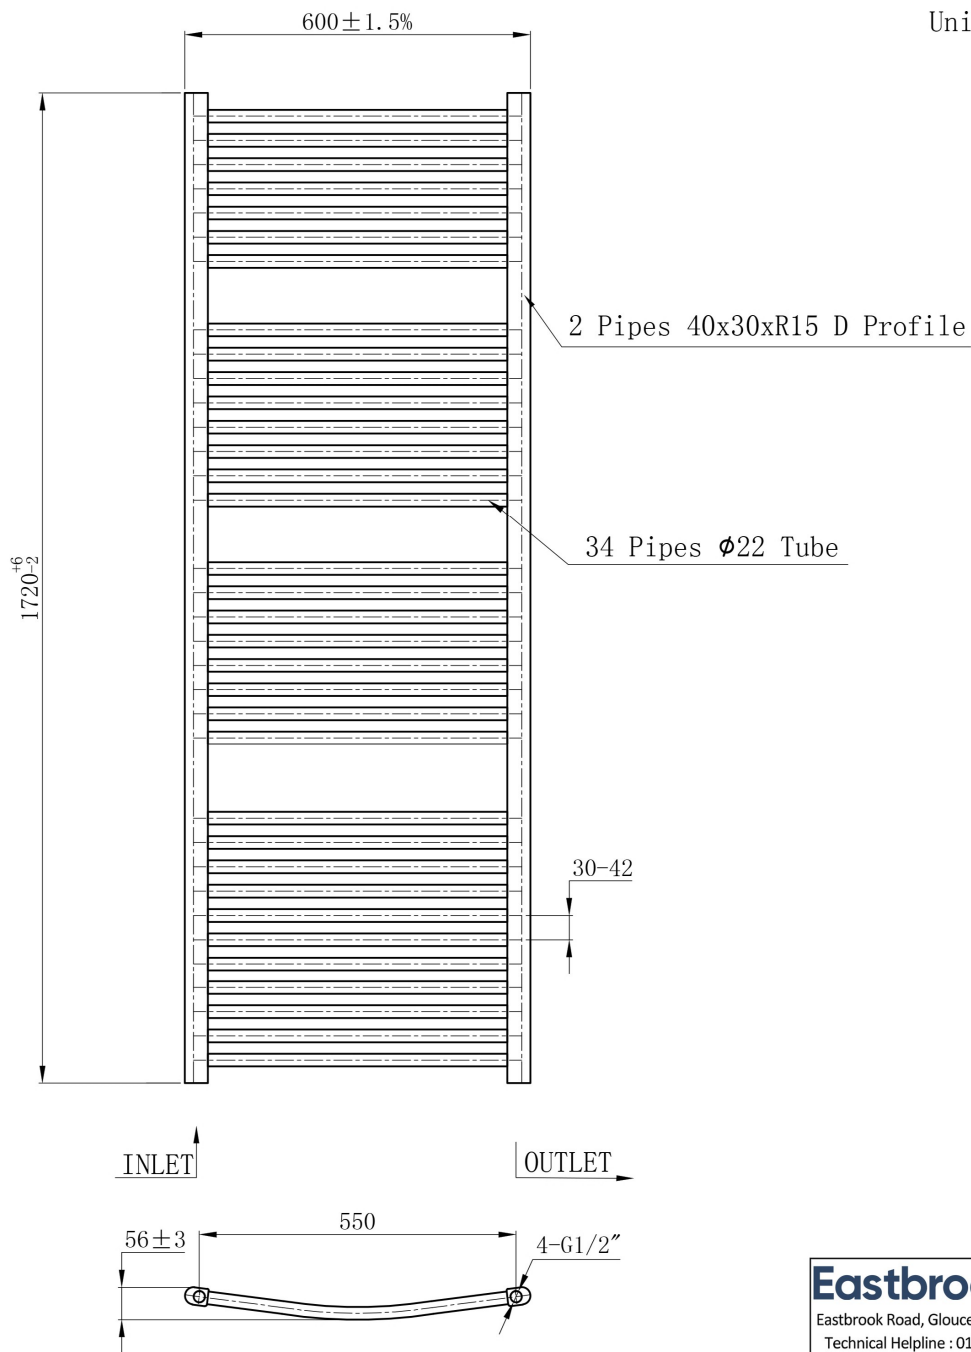

### General Information

Product:	41.0296
Description:	Curved Biava Multirail 1720 x 600
Website Link:	<a href="#">(Click Here)</a>
Product Type:	Towel Rail
Brand:	Eastbrook Company
Colour:	Chrome
Material:	Mild Steel
Height (mm):	1720mm
Width (mm):	600mm
Net Weight (kg):	14.8kg
Product Range:	Biava Multirail

## Drawing

### Biava Multirail Curved 1720 x 600mm. Technical Drawing

Unit: mm

**Eastbrook**   
Eastbrook Road, Gloucester GL4 3DB  
Technical Helpline : 01452 317890  
Mon - Fri / 8am - 5pm  
Email : technical@eastbrookco.com