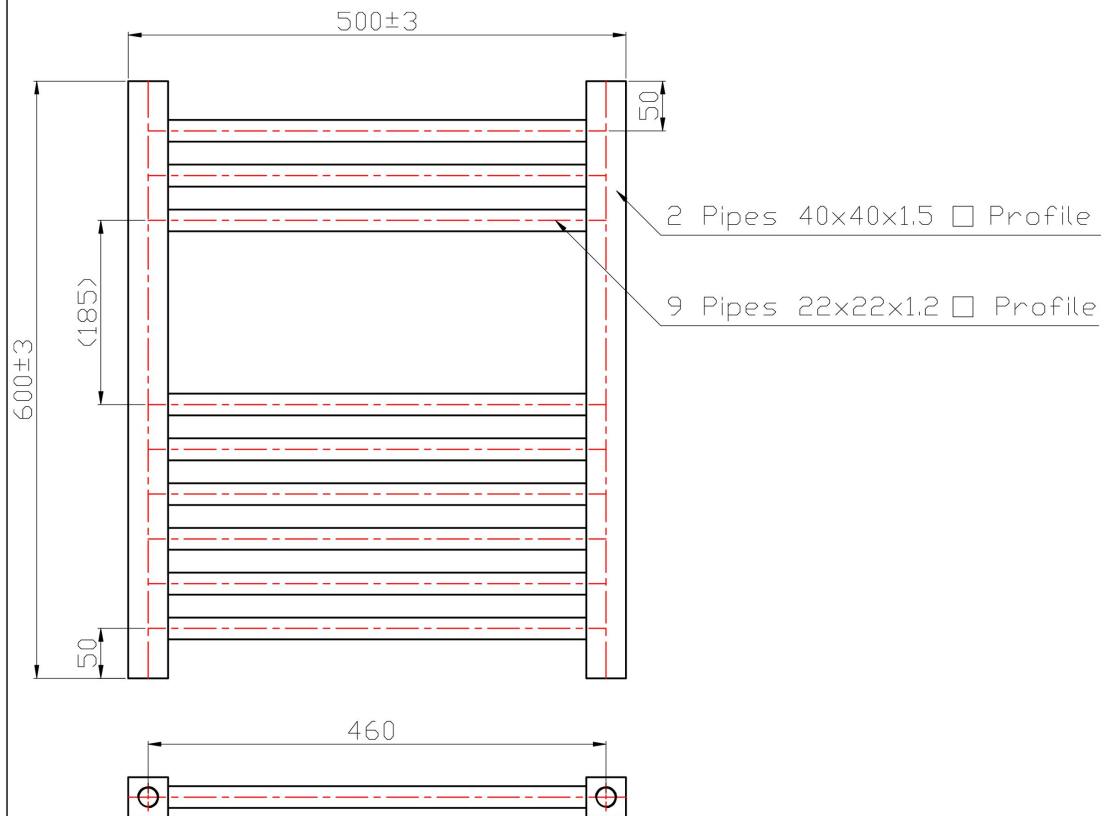

DATASHEET

Image

General Information

Product:	41.0121
Description:	Biava Square 600x500
Website Link:	(Click Here)
Product Type:	Clearance Towel Rail
Brand:	Eastbrook Company
Colour:	Gloss White
Material:	Mild Steel
Height (mm):	600mm
Width (mm):	500mm
Net Weight (kg):	5.13kg
Product Range:	Biava Square

Product Specifications

Warranty:	5 Year(s)
Supplied with fixings:	Yes

Drawing

Biava Square Towel Rail 600 x 500mm. Technical Drawing

Eastbrook 
Eastbrook Road, Gloucester GL4 3DB
Technical Helpline : 01452 317890
Mon - Fri / 8am - 5pm
Email : technical@eastbrookco.com