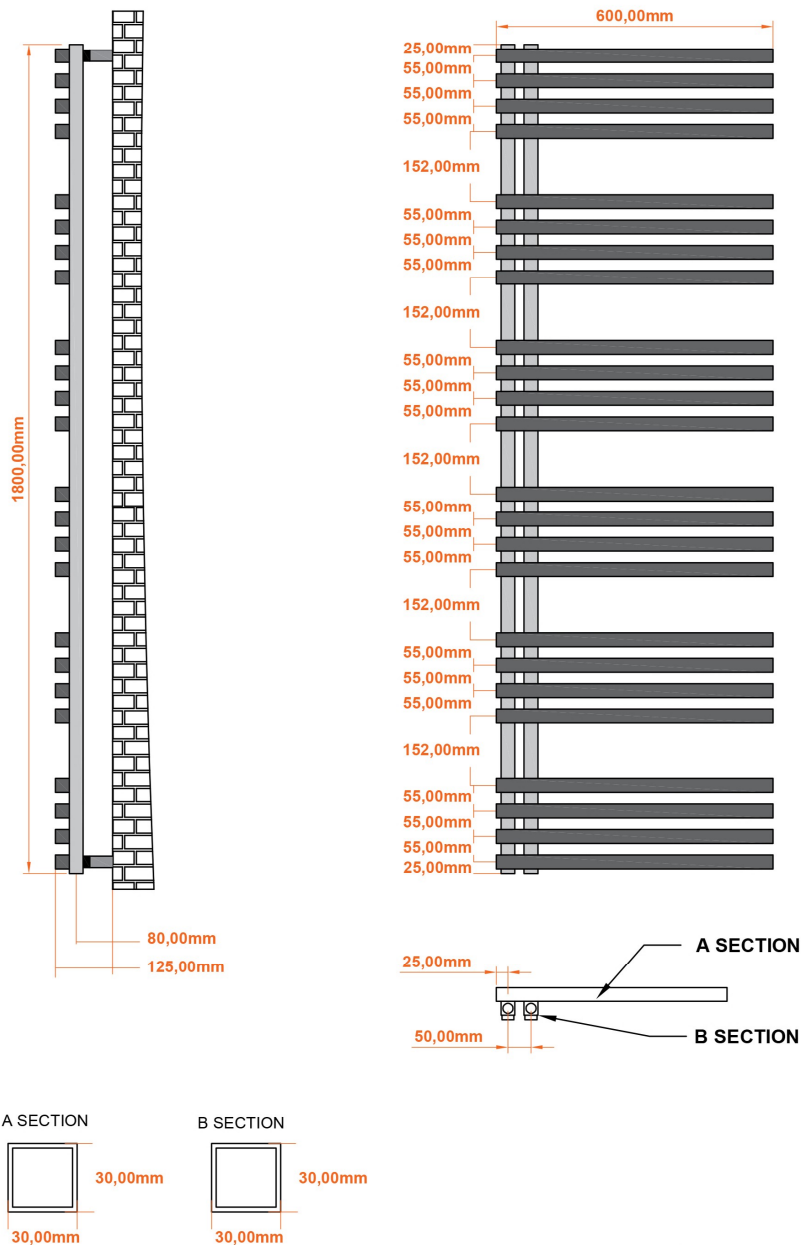

### Image

### General Information

Product:	89.1363
Description:	Reinbach 1800 x 600mm Towel Rail
Website Link:	<a href="#">(Click Here)</a>
Product Type:	Towel Rail
Brand:	Eastbrook Company
Colour:	Matt White
Material:	Mild Steel
Height (mm):	1800mm
Width (mm):	600mm
Net Weight (kg):	24.41kg
Product Range:	Reinbach

## Drawing

### Reinbach 1800 x 600mm. Technical Drawing

scale: 1/2

**Eastbrook **  
Eastbrook Road, Gloucester GL4 3DB  
Technical Helpline : 01452 317890  
Mon - Fri / 8am - 5pm  
Email : technical@eastbrookco.com