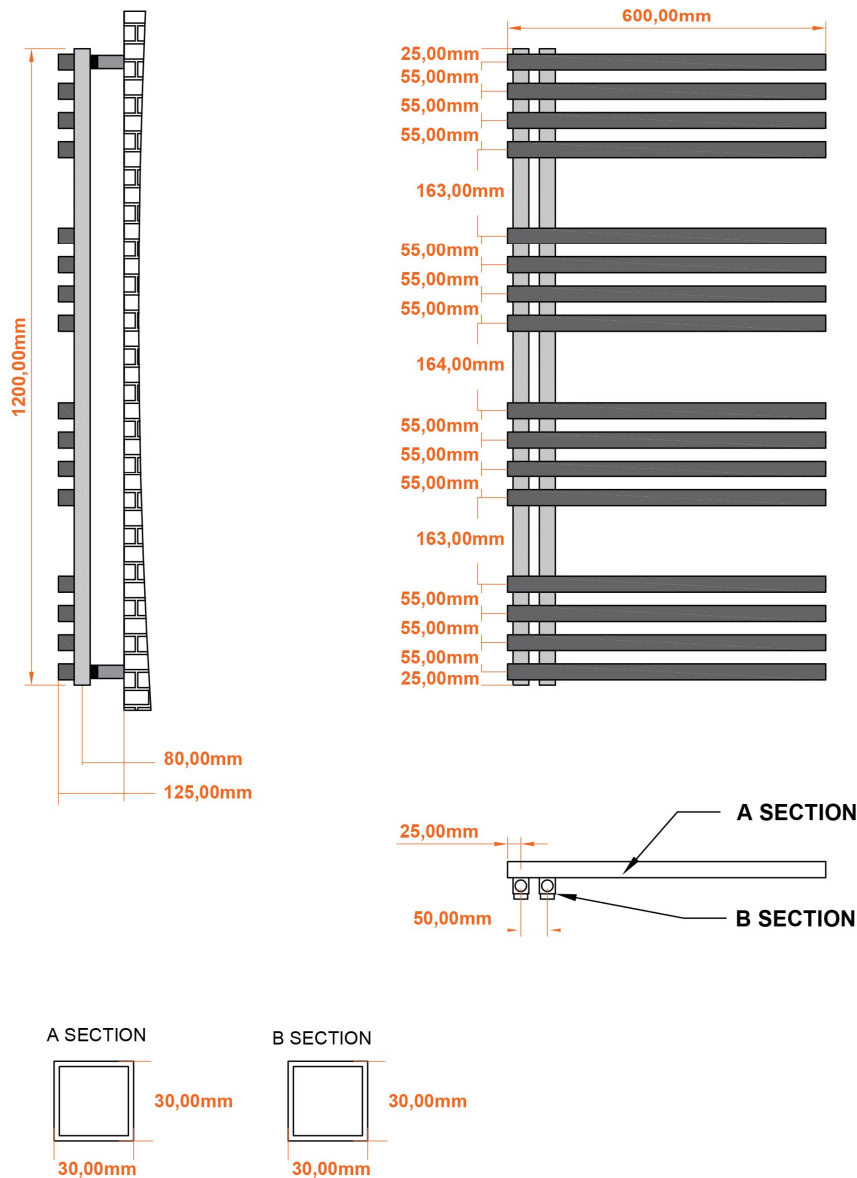

DATASHEET

Image

General Information

Product:	89:1367
Description:	Reinbach 1200 x 600mm Towel Rail
Website Link:	(Click Here)
Product Type:	Towel Rail
Brand:	Eastbrook Company
Colour:	Matt Cappuccino
Material:	Mild Steel
Height (mm):	1200mm
Width (mm):	600mm
Net Weight (kg):	16.59kg
Product Range:	Reinbach

Product Specifications

Warranty:	5 Year(s)
Supplied with fixings:	Yes
BTU $\Delta T50^{\circ}\text{C}$:	2132
BTU $\Delta T60^{\circ}\text{C}$:	2688
Watts $\Delta T50^{\circ}\text{C}$:	625
Watts $\Delta T60^{\circ}\text{C}$:	788

Drawing

Reinbach 1200 x 600mm. Technical Drawing

scale: 1/2

Eastbrook 
Eastbrook Road, Gloucester GL4 3DB
Technical Helpline : 01452 317890
Mon - Fri / 8am - 5pm
Email : technical@eastbrookco.com