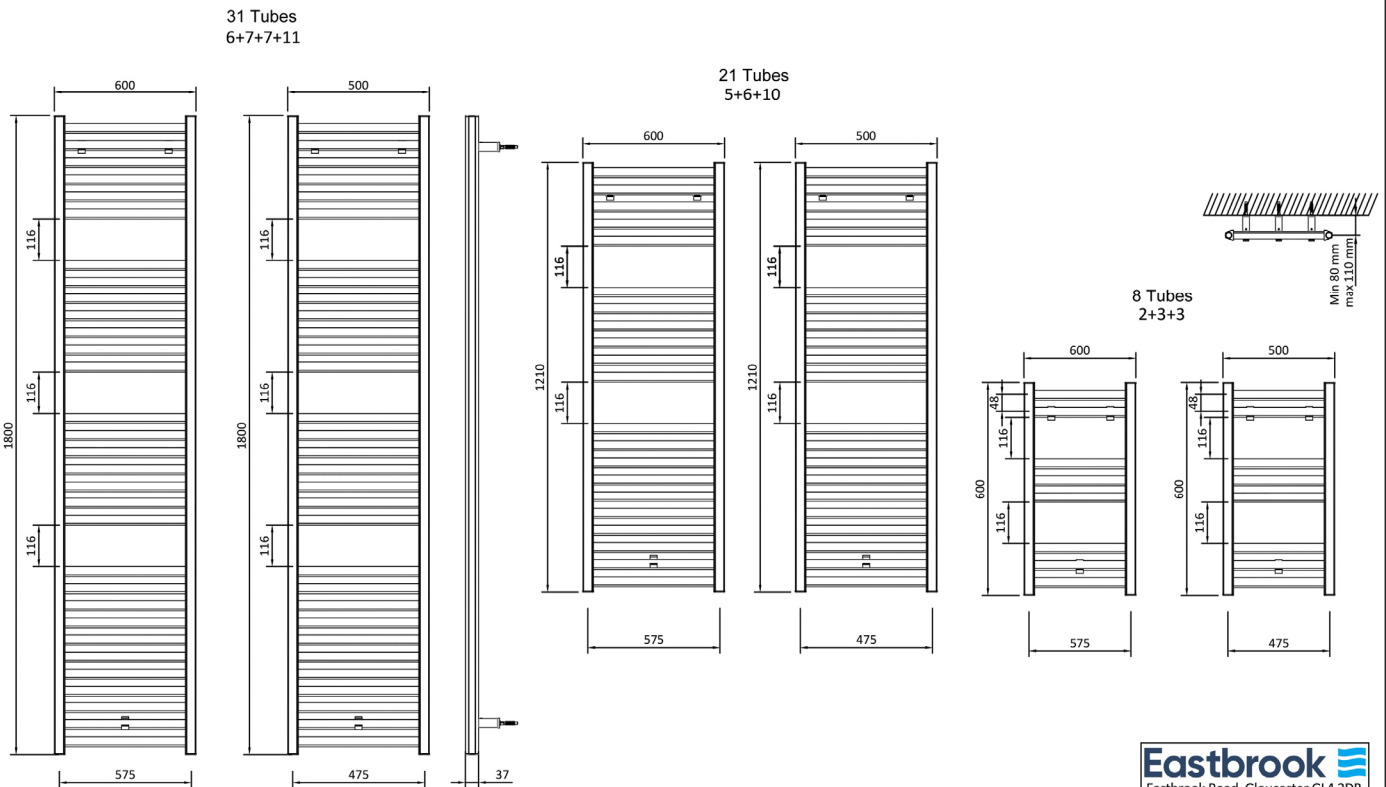

Drawing

Velor Aluminium Towel Rails Technical Drawing

Eastbrook
Eastbrook Road, Gloucester GL4 3DB
Technical Helpline : 01452 317890
Mon - Fri / 8am - 5pm
Email : technical@eastbrookco.com