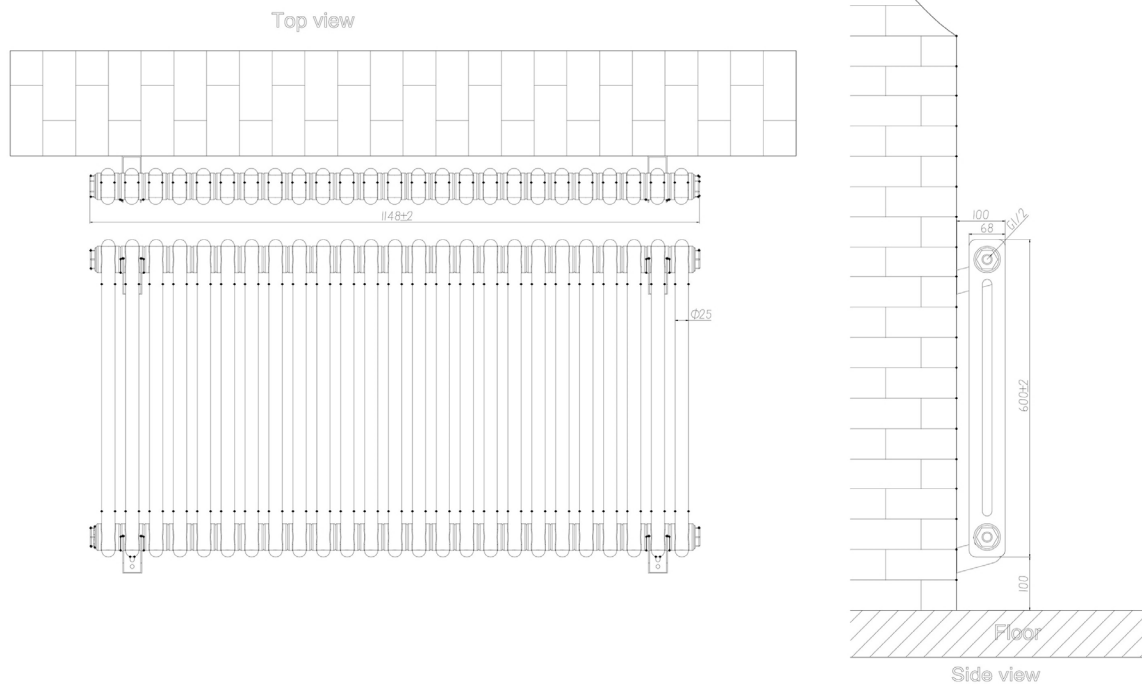

### General Information

Product:	81.0217
Description:	Rivassa 2 Column Radiator 600 x 1148mm
Website Link:	<a href="#">(Click Here)</a>
Product Type:	Radiator
Brand:	Eastbrook Company
Colour:	Matt Black
Material:	Mild Steel
Height (mm):	600mm
Width (mm):	1148mm
Net Weight (kg):	30.4kg
Product Range:	Rivassa

## Drawing

### Rivassa 2 Column Horizontal 600 x 1148mm. Technical Drawing

Tappings off wall : 65mm.

**Eastbrook**   
Eastbrook Road, Gloucester GL4 3DB  
Technical Helpline : 01452 317890  
Mon - Fri / 8am - 5pm  
Email : [technical@eastbrookco.com](mailto:technical@eastbrookco.com)