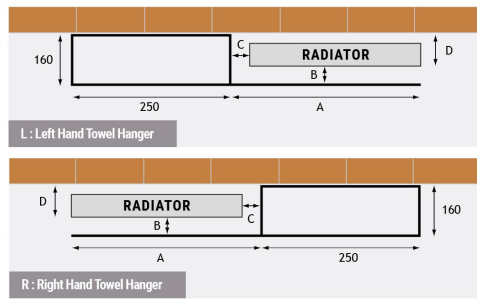

TECHNICAL INFORMATION

Please check the technical drawing to see all the required measurements. Multi-Purpose Towel Hangers can only be fitted on the wall.

Left Hand Towel Hangers : When fitted on the wall and looking from front, shelf is on the left and towel can be hung from the right.