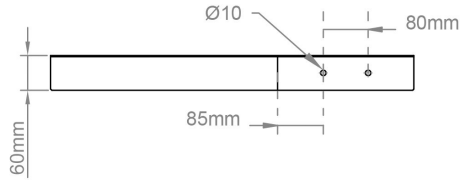

Drawing

Multi-Purpose Towel Hanger L / R Hand Side - 400mm
Technical Drawing