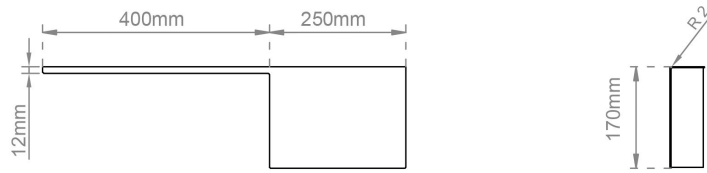

Drawing

Multi-Purpose Towel Hanger L / R Hand Side - 400mm
Technical Drawing