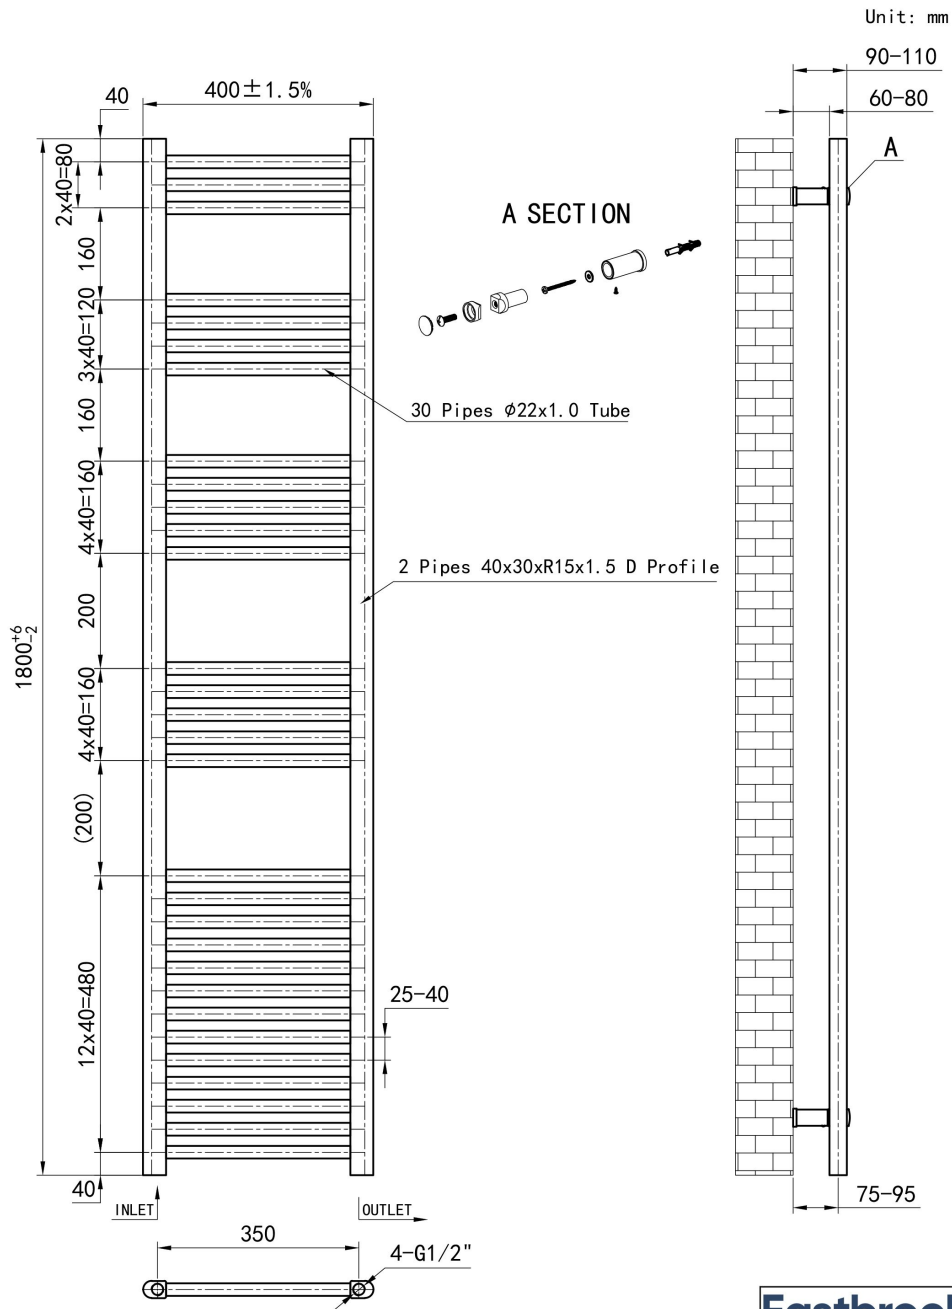

DATASHEET

Image

General Information

Product:	41.0025
Description:	Wendover Straight Multirail 1800 x 400
Website Link:	(Click Here)
Product Type:	Towel Rail
Brand:	Eastbrook Company
Colour:	Chrome
Material:	Mild Steel
Height (mm):	1800mm
Width (mm):	400mm
Net Weight (kg):	10.98kg
Product Range:	Wendover

Product Specifications

Warranty:	5 Year(s)
Supplied with fixings:	Yes
Orientation:	Portrait
BTU $\Delta T50^{\circ}\text{C}$:	1514
BTU $\Delta T60^{\circ}\text{C}$:	1938
Watts $\Delta T50^{\circ}\text{C}$:	444
Watts $\Delta T60^{\circ}\text{C}$:	568

Drawing

Wendover Straight 1800 x 400mm. Technical Drawing

Eastbrook 
Eastbrook Road, Gloucester GL4 3DB
Technical Helpline : 01452 317890
Mon - Fri / 8am - 5pm
Email : technical@eastbrookco.com