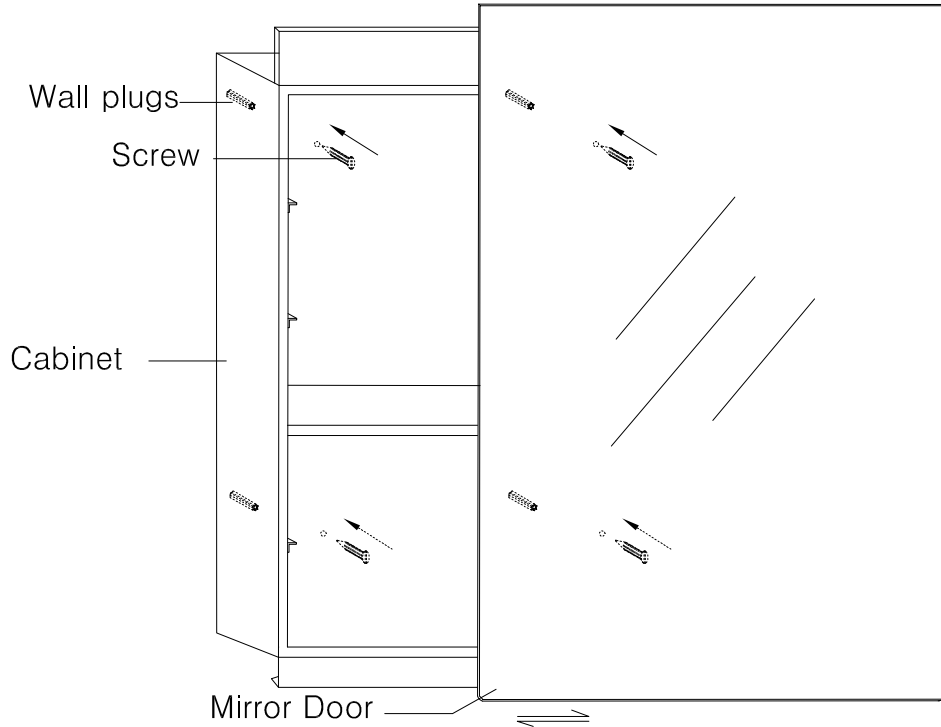

Model:56.1001 (YL-366C-1)

Eastbrook Road, Gloucester GL4 3DB
Technical Helpline: 01452 317890
email: technical@eastbrookco.com

INSTALLATION GUIDE:

Ensure the installation points of mirror cabinet; and make sure the two holes are in the same horizontal and vertical level by spirit level; then make holes on the wall; plug the plastic bolt in the wall and tighten the mirror cabinet by 6*70mm screws.