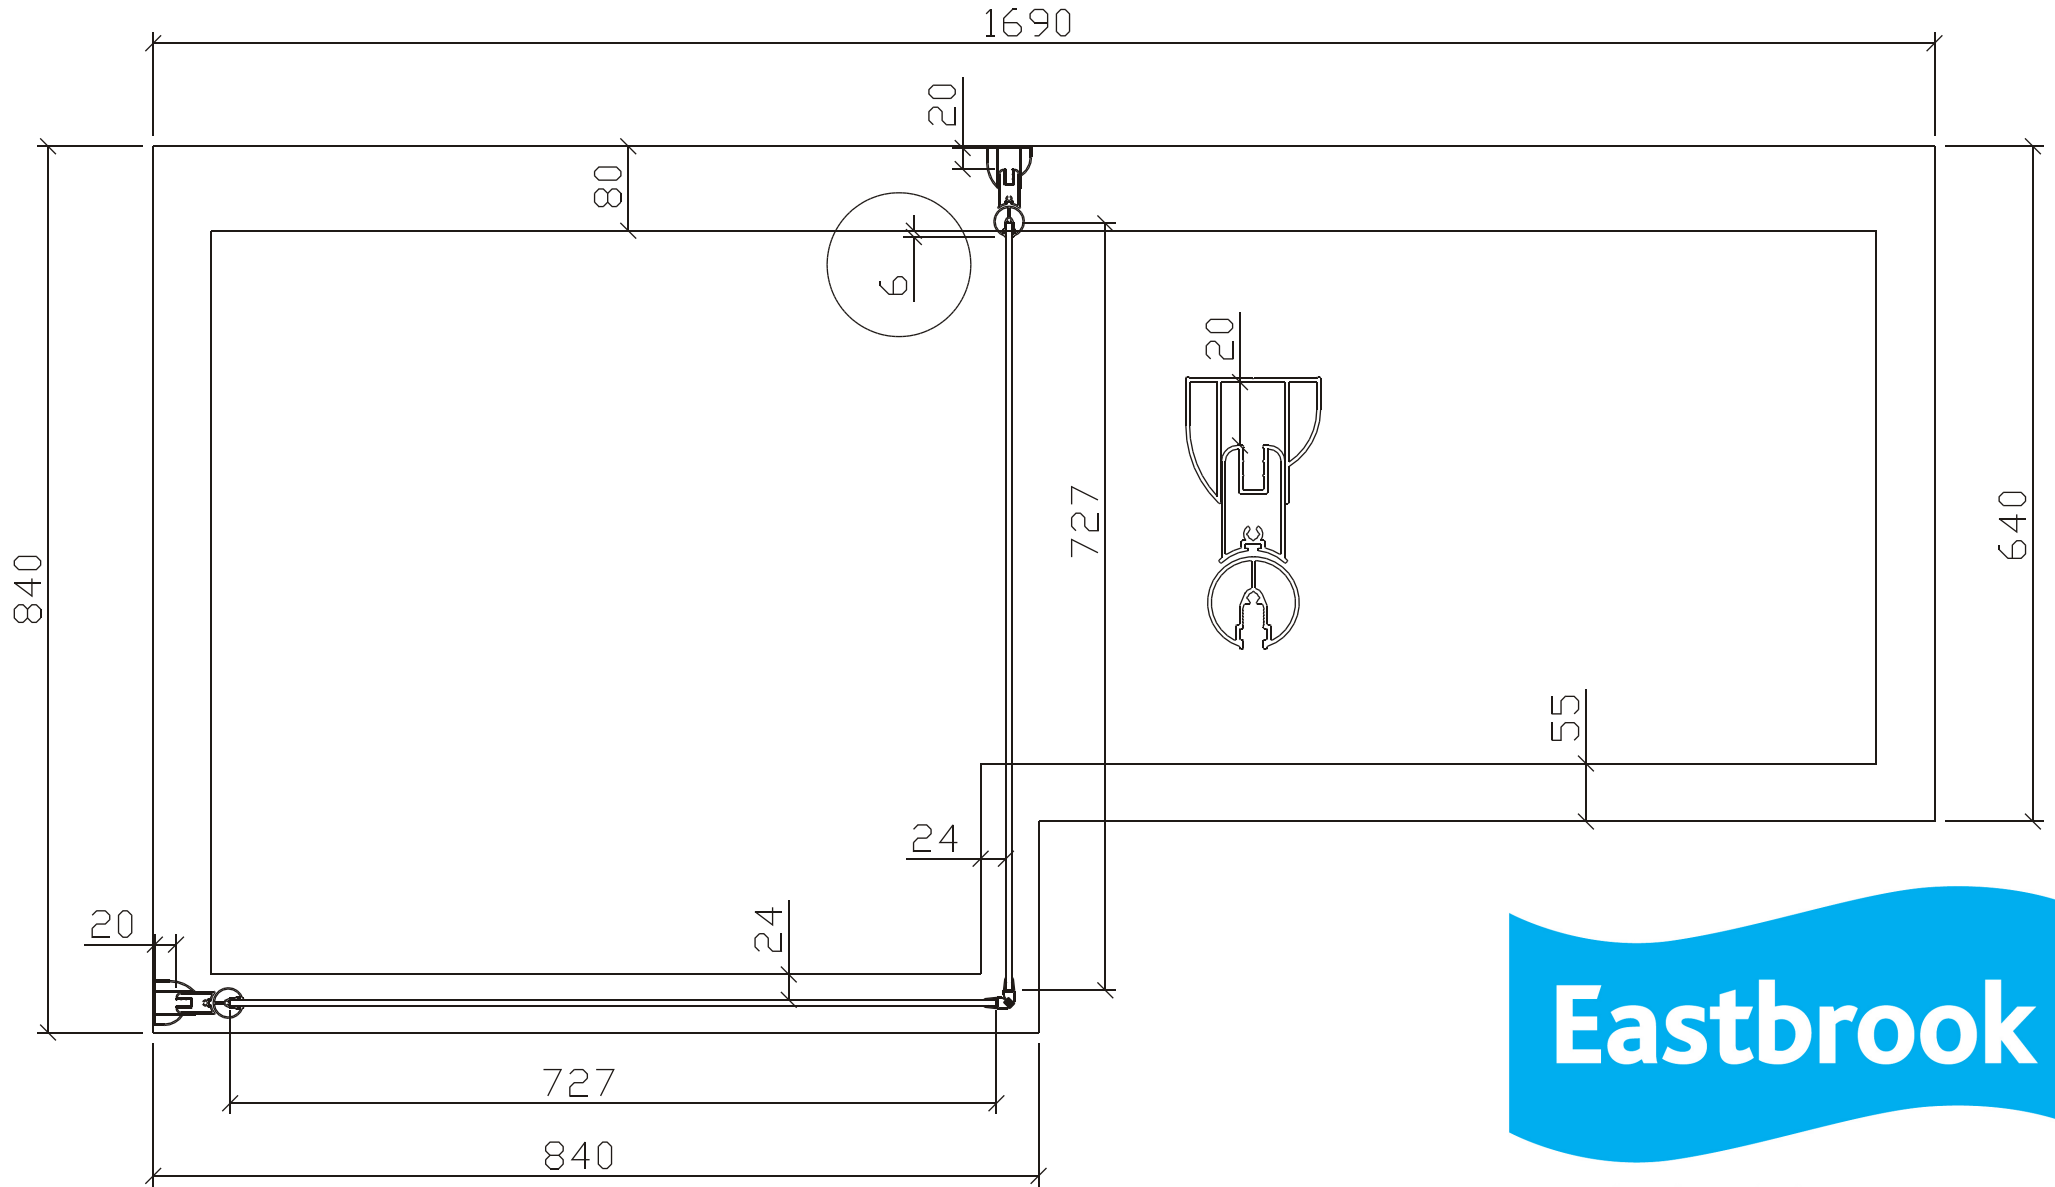

Eastbrook Road, Gloucester GL4 3DB  
Technical Helpline: 01452 317890  
email: [technical@eastbrookco.com](mailto:technical@eastbrookco.com)

Eastbrook Road, Gloucester GL4 3DB  
 Technical Helpline: 01452 317890  
 email: [technical@eastbrookco.com](mailto:technical@eastbrookco.com)