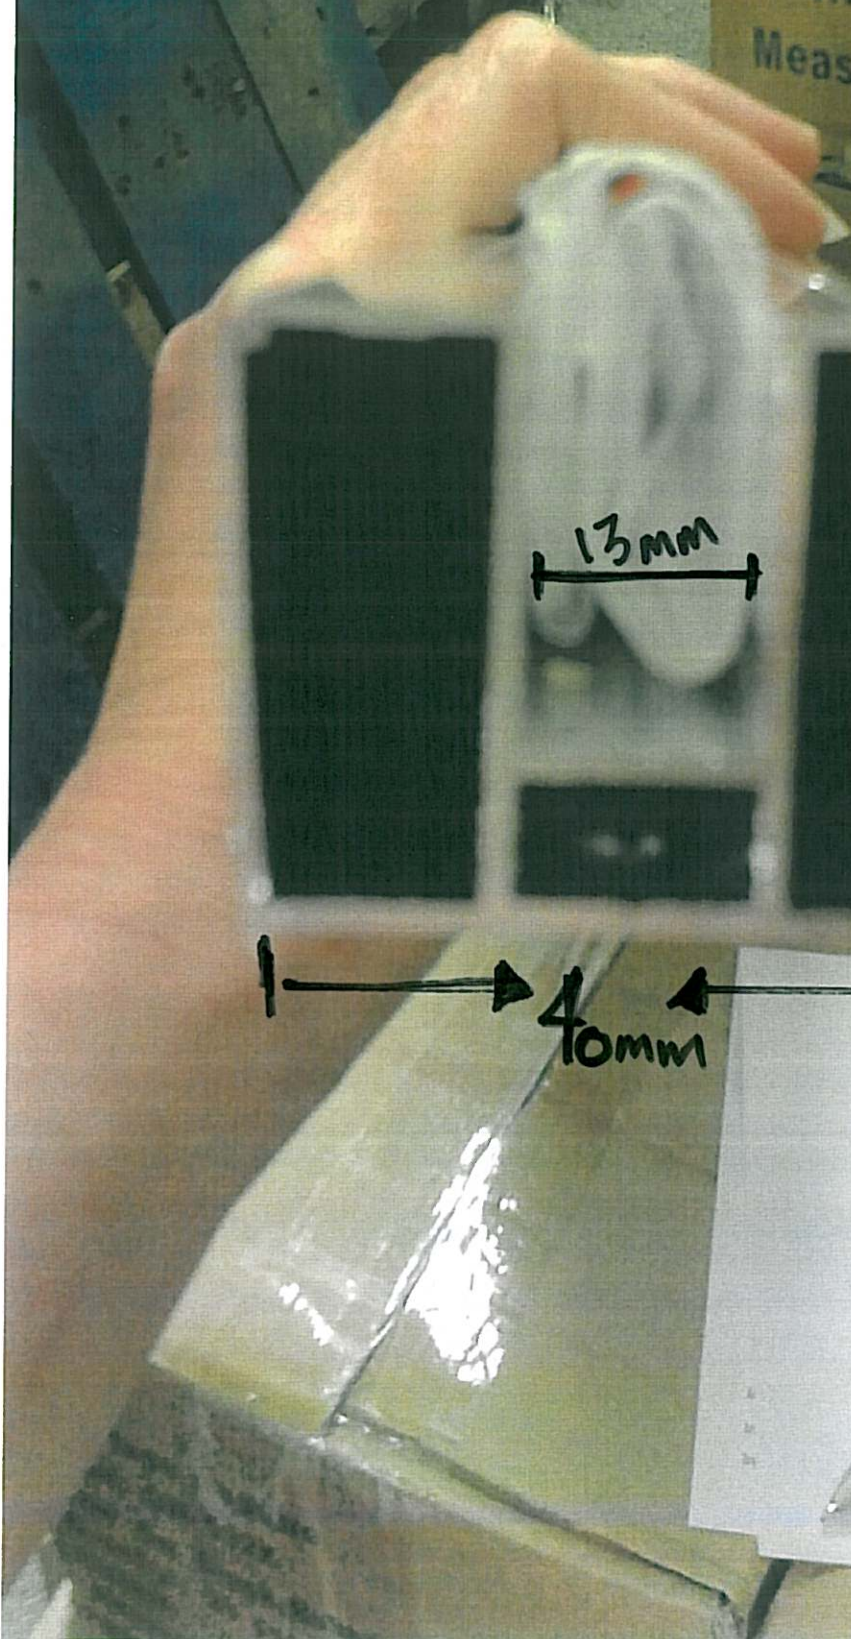

Steel tap
Model: GW
Size: 5m Black Rubber Black Case
Quantity: 20 Pcs
GW/NW: 0.5/5.5 KGS
Measurement: 255X184X150 MM

13mm

31mm

40mm