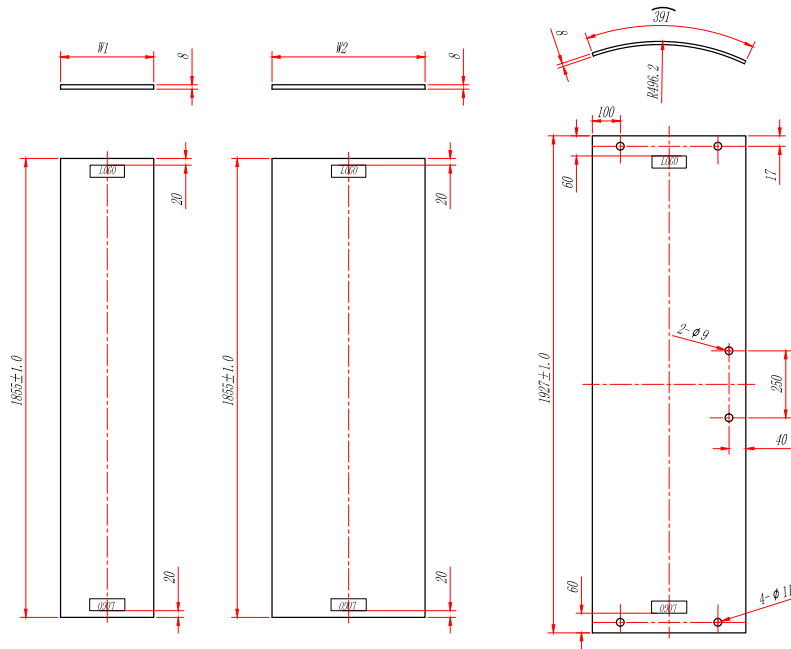

DATASHEET

Image

General Information

Product:	69.0064
Description:	Corniche easy clean offset quad 1000x760
Website Link:	(Click Here)
Product Type:	Offset Quad Shower Enclosures
Brand:	Eastbrook Company
Colour:	Chrome
Material:	Tempered Glass
Height (mm):	1950mm
Width (mm):	760mm
Length (mm):	1000mm
Net Weight (kg):	66.5kg
Product Range:	Corniche

Product Specifications

Warranty:	10 Year(s)
Door opening (mm):	445mm
Easy Clean glass:	Yes
Finish:	Polished
Frameless:	No
Glass Thickness (mm):	8mm
Glass type:	Clear Glass
Waste Included:	No
Adjustment (mm):	970-1000 x 730-760mm
Enclosure Size:	1000x760

Drawing

Dimension	Fixed glass(W1)	Fixed glass(W2)
900X1200X1950	274mm	574mm
900X1000X1950	274mm	374mm
800X1200X1950	174mm	574mm
800X1000X1950	174mm	374mm
760X1000X1950	134mm	374mm
800X900X1950	174mm	274mm
760X900X1950	134mm	274mm