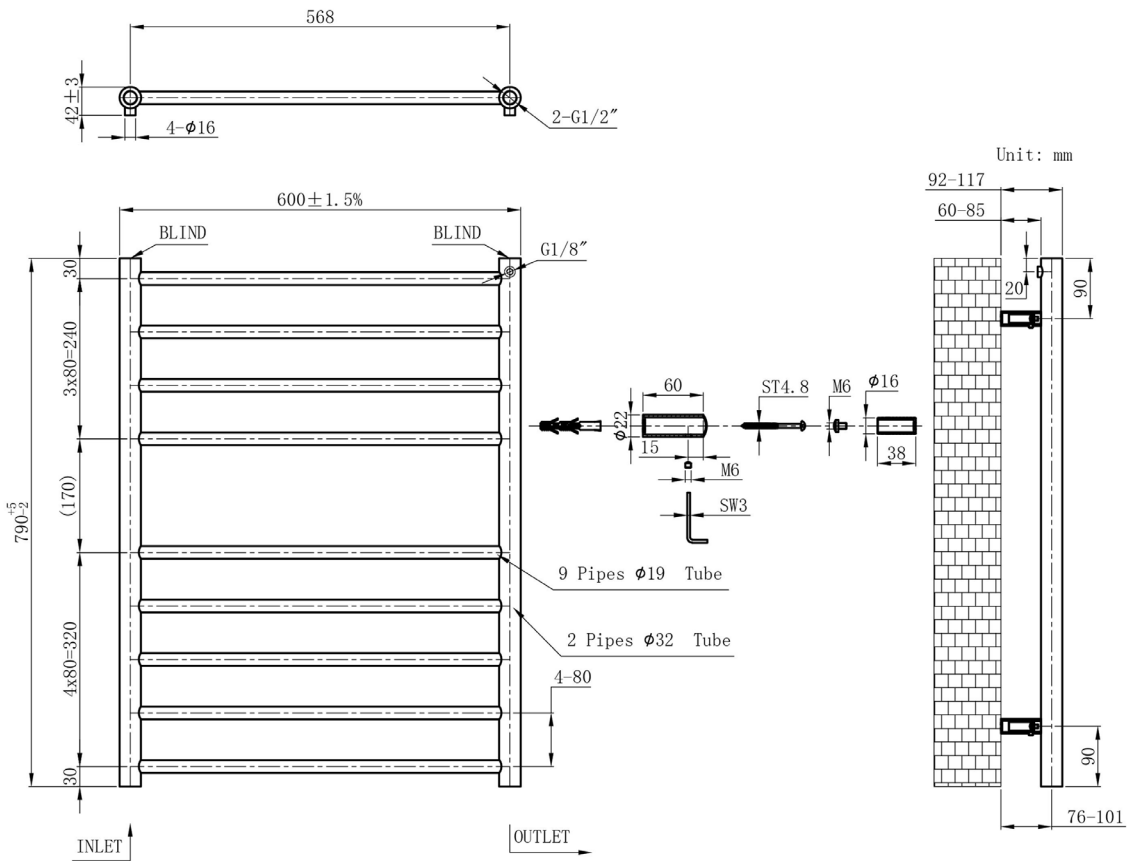

DATASHEET

Image

General Information

Product:	41.0881
Description:	Violla II 790 x 600 Stainless Steel Towel Rail
Brand:	Eastbrook Company
Colour:	Mirror Polished
Height (mm):	790mm
Width (mm):	600mm
Net Weight (kg):	3.75kg
Product Range:	Violla II

Product Specifications

Finish:	Polished
BTU $\Delta T50^{\circ}\text{C}$:	682
BTU $\Delta T60^{\circ}\text{C}$:	860
Watts $\Delta T50^{\circ}\text{C}$:	200
Watts $\Delta T60^{\circ}\text{C}$:	252

Drawing

**Violla II 790 x 600mm. Stainless Steel Polished
 Technical Drawing**

Eastbrook 
 Eastbrook Road, Gloucester GL4 3DB
 Technical Helpline : 01452 317890
 Mon - Fri / 8am - 5pm
 Email : technical@eastbrookco.com