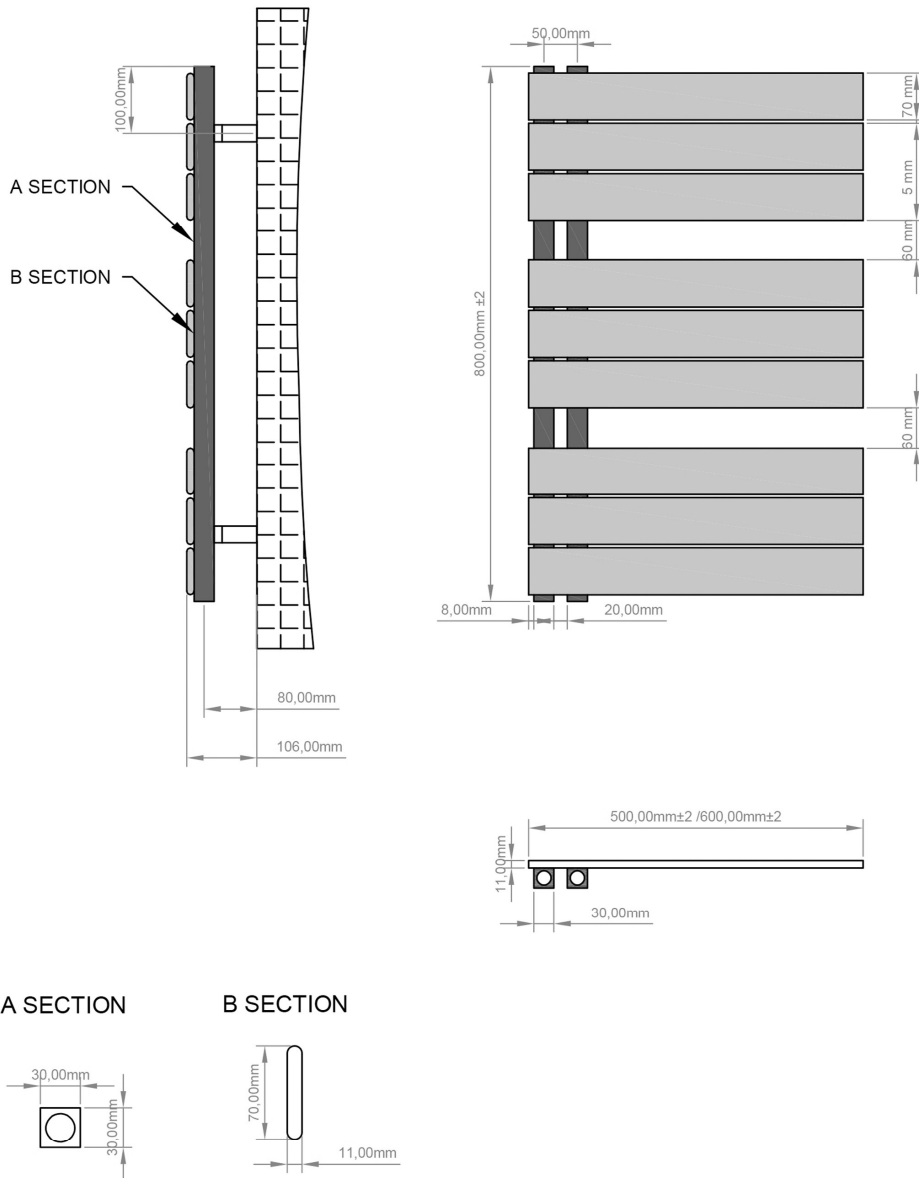

### General Information

Product:	89.0638
Description:	Helmsley 800 x 500 Towel Rail
Website Link:	<a href="#">(Click Here)</a>
Product Type:	Towel Rail
Brand:	Eastbrook Company
Colour:	Matt Black
Material:	Mild Steel
Height (mm):	800mm
Width (mm):	500mm
Net Weight (kg):	10.43kg
Product Range:	Helmsley

## Drawing

### Helmsley 800 x 500/600mm. Technical Drawing

scale: 1/2

**Eastbrook **  
Eastbrook Road, Gloucester GL4 3DB  
Technical Helpline : 01452 317890  
Mon - Fri / 8am - 5pm  
Email : [technical@eastbrookco.com](mailto:technical@eastbrookco.com)