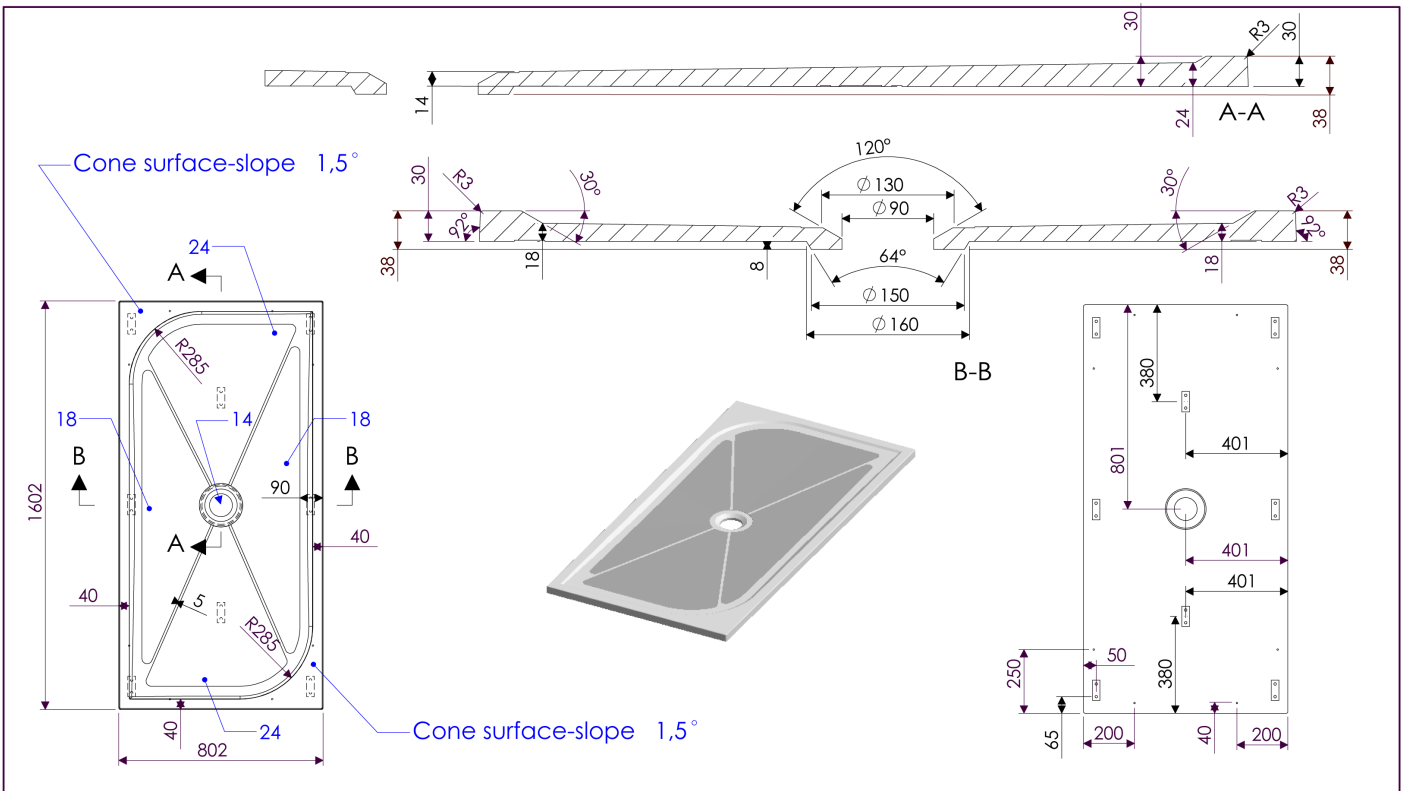

### Image

### General Information

Product:	51.067
Description:	Vanguard 25 tray 1600 x 800 Rectangular
Website Link:	<a href="#">(Click Here)</a>
Product Type:	Rectangular Shower Tray
Brand:	Eastbrook Company
Colour:	White
Material:	Cast Marble
Height (mm):	38mm
Width (mm):	800mm
Length (mm):	1600mm
Net Weight (kg):	53.2kg
Product Range:	Vanguard

## Drawing

Tolerance length	+3/-0 mm
Tolerance length granite	+1,5/-1,5 mm
Tolerance plane bending	+3/-3 mm