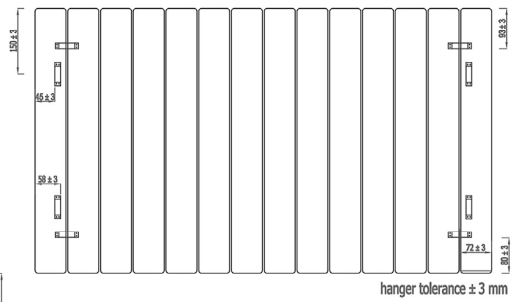

DATASHEET

Image

General Information

Product:	91.0150
Description:	Addington 600 x 1032 Radiator Type10
Website Link:	(Click Here)
Product Type:	Clearance Radiator
Brand:	Eastbrook Company
Colour:	Matt Anthracite
Material:	Mild Steel
Height (mm):	600mm
Width (mm):	1032mm
Net Weight (kg):	16.836kg
Product Range:	Addington

Product Specifications

Warranty:	5 Year(s)
Supplied with fixings:	Yes
Orientation:	Vertical or Horizontal
BTU $\Delta T50^{\circ}\text{C}$:	2662
BTU $\Delta T60^{\circ}\text{C}$:	3355
Watts $\Delta T50^{\circ}\text{C}$:	780
Watts $\Delta T60^{\circ}\text{C}$:	983

Drawing

Addington Type10
 600 x 1032 mm

Vertical Installation

Horizontal Installation

Vertical Installation :
 Tappings : 1032mm.
 Tappings from wall : 40mm.
 Distance from wall : 70mm.

Horizontal Installation :
 Tappings : 550mm.
 Tappings from wall : 40mm.
 Distance from wall : 70mm.