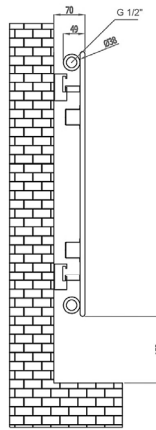

DATASHEET

Image

General Information

Product:	91.0150
Description:	Addington 600 x 1032 Radiator Type10
Website Link:	(Click Here)
Product Type:	Clearance Radiator
Brand:	Eastbrook Company
Colour:	Matt Anthracite
Material:	Mild Steel
Height (mm):	600mm
Width (mm):	1032mm
Net Weight (kg):	16.836kg
Product Range:	Addington

Product Specifications

Warranty:	5 Year(s)
Supplied with fixings:	Yes
Orientation:	Vertical or Horizontal
BTU $\Delta T50^{\circ}\text{C}$:	2662
BTU $\Delta T60^{\circ}\text{C}$:	3355
Watts $\Delta T50^{\circ}\text{C}$:	780
Watts $\Delta T60^{\circ}\text{C}$:	983

Drawing

Addington Type10
 600 x 1032 mm

Vertical Installation

Horizontal Installation

Vertical Installation :
 Tappings : 1032mm.
 Tappings from wall : 40mm.
 Distance from wall : 70mm.

Horizontal Installation :
 Tappings : 550mm.
 Tappings from wall : 40mm.
 Distance from wall : 70mm.