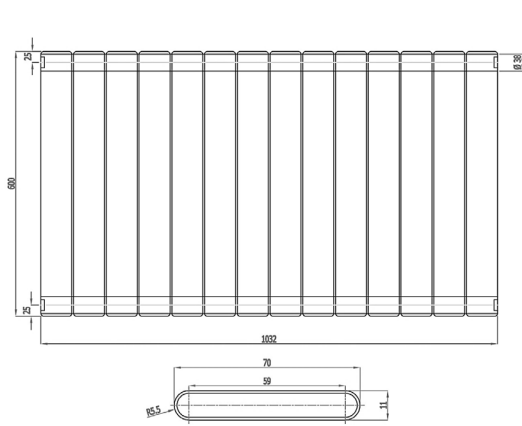

DATASHEET

Image

General Information

Product:	91.0150
Description:	Addington 600 x 1032 Radiator Type10
Website Link:	(Click Here)
Product Type:	Clearance Radiator
Brand:	Eastbrook Company
Colour:	Matt Anthracite
Material:	Mild Steel
Height (mm):	600mm
Width (mm):	1032mm
Net Weight (kg):	16.836kg
Product Range:	Addington

Product Specifications

Warranty:	5 Year(s)
Supplied with fixings:	Yes
Orientation:	Vertical or Horizontal
BTU $\Delta T50^{\circ}\text{C}$:	2662
BTU $\Delta T60^{\circ}\text{C}$:	3355
Watts $\Delta T50^{\circ}\text{C}$:	780
Watts $\Delta T60^{\circ}\text{C}$:	983

Drawing

Addington Type10
 600 x 1032 mm

Vertical Installation

Horizontal Installation

Vertical Installation :
 Tappings : 1032mm.
 Tappings from wall : 40mm.
 Distance from wall : 70mm.

Horizontal Installation :
 Tappings : 550mm.
 Tappings from wall : 40mm.
 Distance from wall : 70mm.