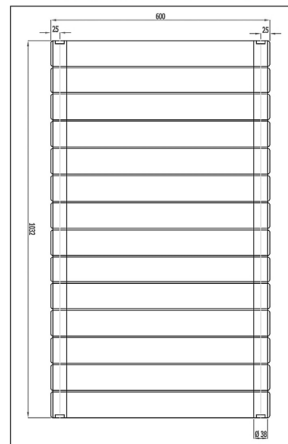

DATASHEET

Image

General Information

Product:	91.0150
Description:	Addington 600 x 1032 Radiator Type10
Website Link:	(Click Here)
Product Type:	Clearance Radiator
Brand:	Eastbrook Company
Colour:	Matt Anthracite
Material:	Mild Steel
Height (mm):	600mm
Width (mm):	1032mm
Net Weight (kg):	16.836kg
Product Range:	Addington

Product Specifications

Warranty:	5 Year(s)
Supplied with fixings:	Yes
Orientation:	Vertical or Horizontal
BTU $\Delta T50^{\circ}\text{C}$:	2662
BTU $\Delta T60^{\circ}\text{C}$:	3355
Watts $\Delta T50^{\circ}\text{C}$:	780
Watts $\Delta T60^{\circ}\text{C}$:	983

Drawing

Addington Type10
 600 x 1032 mm

Vertical Installation

Horizontal Installation

Vertical Installation :
 Tappings : 1032mm.
 Tappings from wall : 40mm.
 Distance from wall : 70mm.

Horizontal Installation :
 Tappings : 550mm.
 Tappings from wall : 40mm.
 Distance from wall : 70mm.